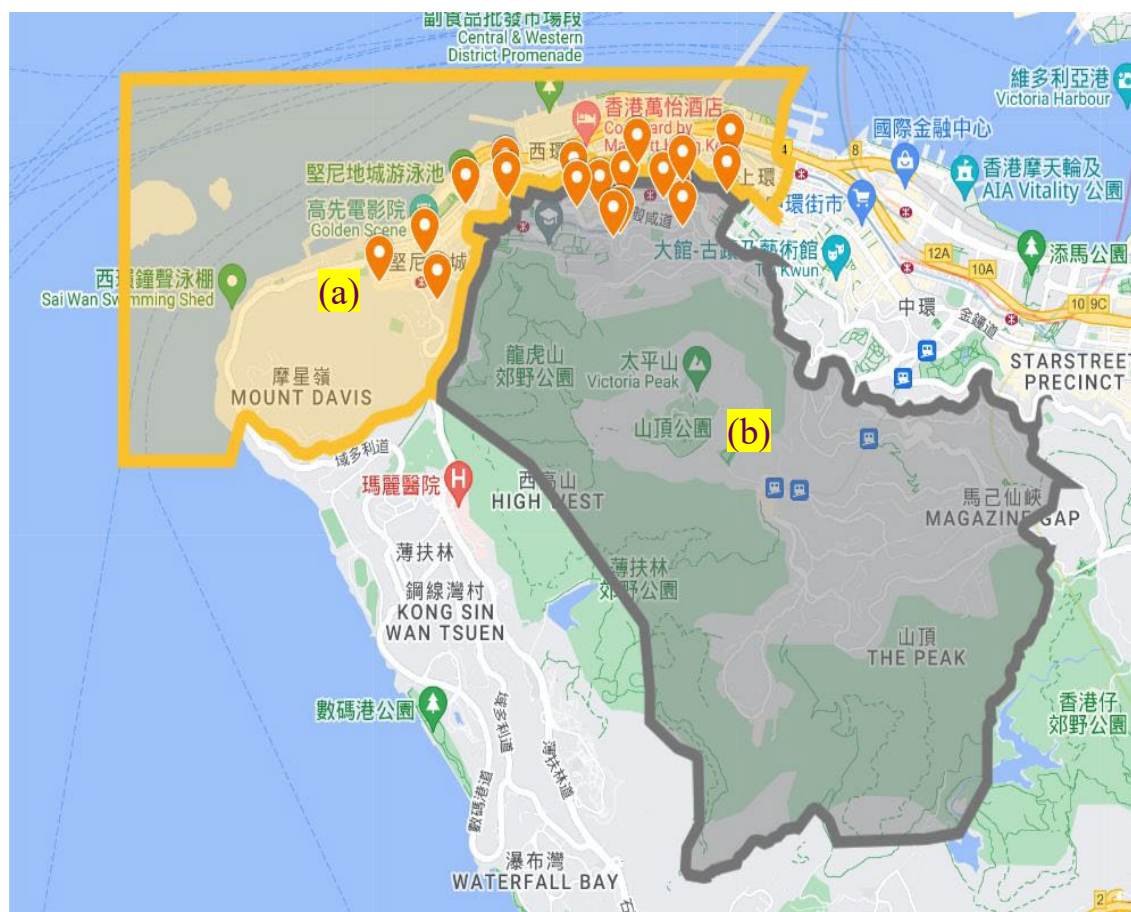

## Social Work Service for Pre-primary Institutions Catchment Area of Social Work Team

Team Code : Central Western, Southern and Islands District Team 2  
(CW/S/I2)

Catchment Area : All pre-primary institutions (PPIs) located in the service boundaries<sup>1</sup> of the following Integrated Family Service Centres (IFSCs) –

- (a) Hong Kong Catholic Marriage Advisory Council  
Grace and Joy Integrated Family Service Centre;
- (b) High Street Integrated Family Service Centre

No. of eligible PPIs in the Catchment Area : **19<sup>2</sup>**

### Map of the Catchment Area and Distribution of all Eligible PPIs