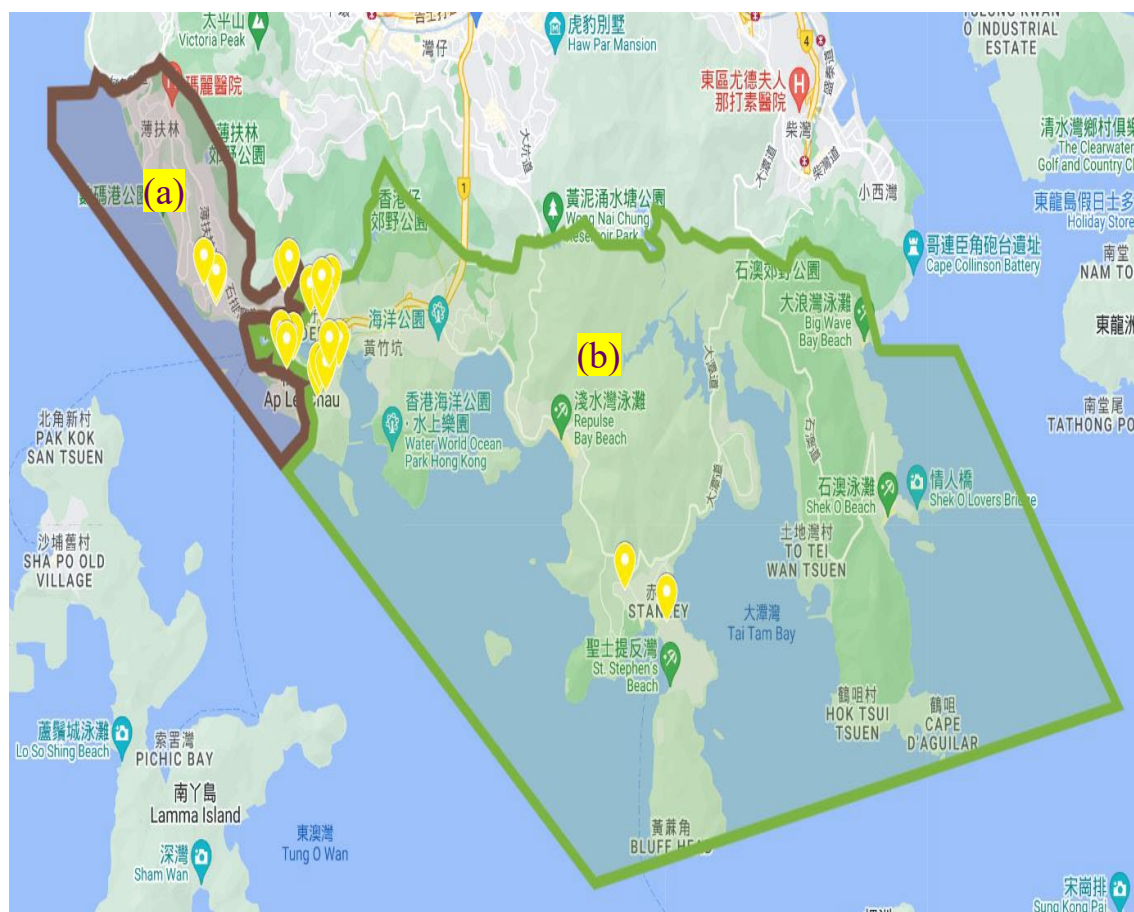

Social Work Service for Pre-primary Institutions Catchment Area of Social Work Team

Team Code : Central Western, Southern and Islands District Team 3 (CW/S/I3)

Catchment Area : All pre-primary institutions (PPIs) located in the service boundaries¹ of the following Integrated Family Service Centres (IFSCs) –

- (a) Caritas Integrated Family Service Centre – Aberdeen (Tin Wan / Pokfulam);
- (b) Aberdeen Integrated Family Service Centre

No. of eligible PPIs in the Catchment Area : **19**²

Map of the Catchment Area and Distribution of all Eligible PPIs