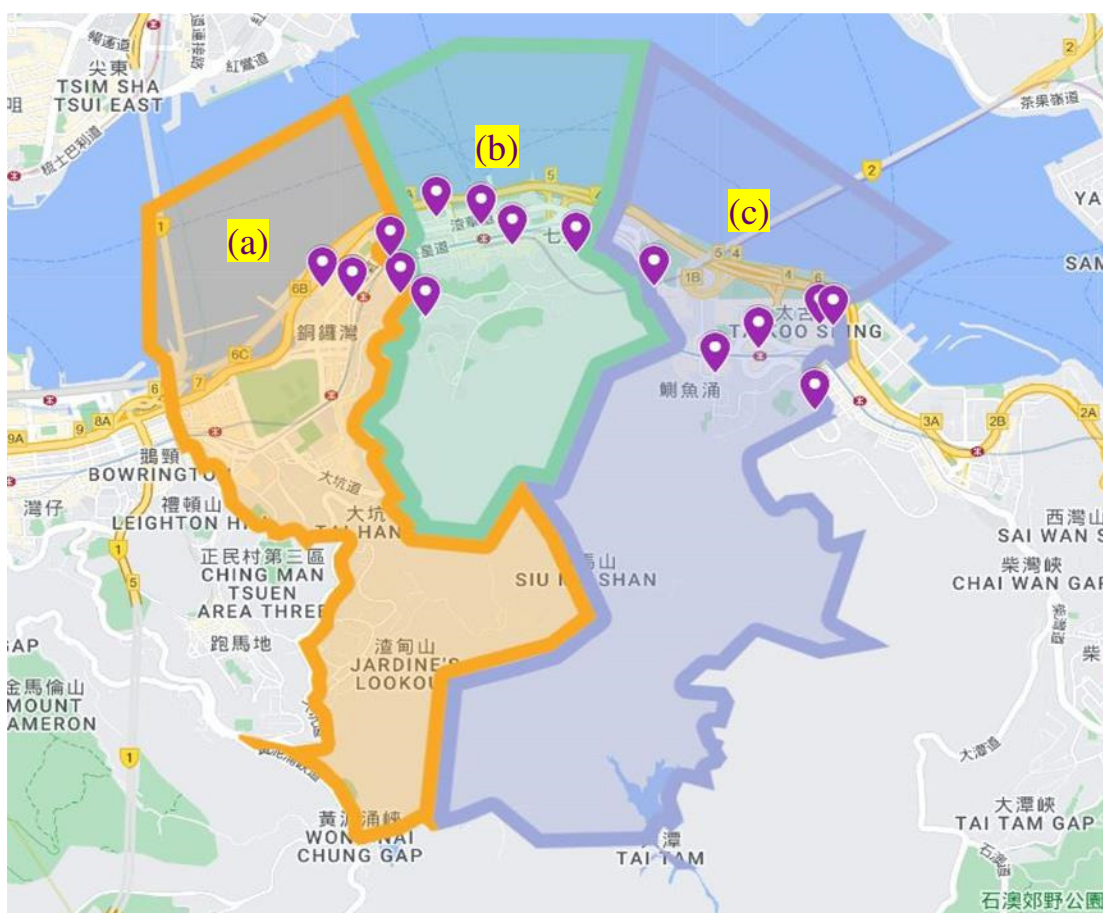

## Social Work Service for Pre-primary Institutions Catchment Area of Social Work Team

Team Code : Eastern and Wan Chai District Team 3 (E/W3)

Catchment Area : All pre-primary institutions (PPIs) located in the service boundaries<sup>1</sup> of the following Integrated Family Service Centres (IFSCs) –

- (a) Causeway Bay Integrated Family Service Centre;
- (b) Hong Kong Family Welfare Society – North Point Integrated Family Service Centre; and
- (c) Quarry Bay Integrated Family Service Centre

### Exclude

*Progress Commercial Building*

No. of eligible PPIs in the Catchment Area : **15**<sup>2</sup>

Location Map of the Catchment Area and Distribution of all Eligible PPIs