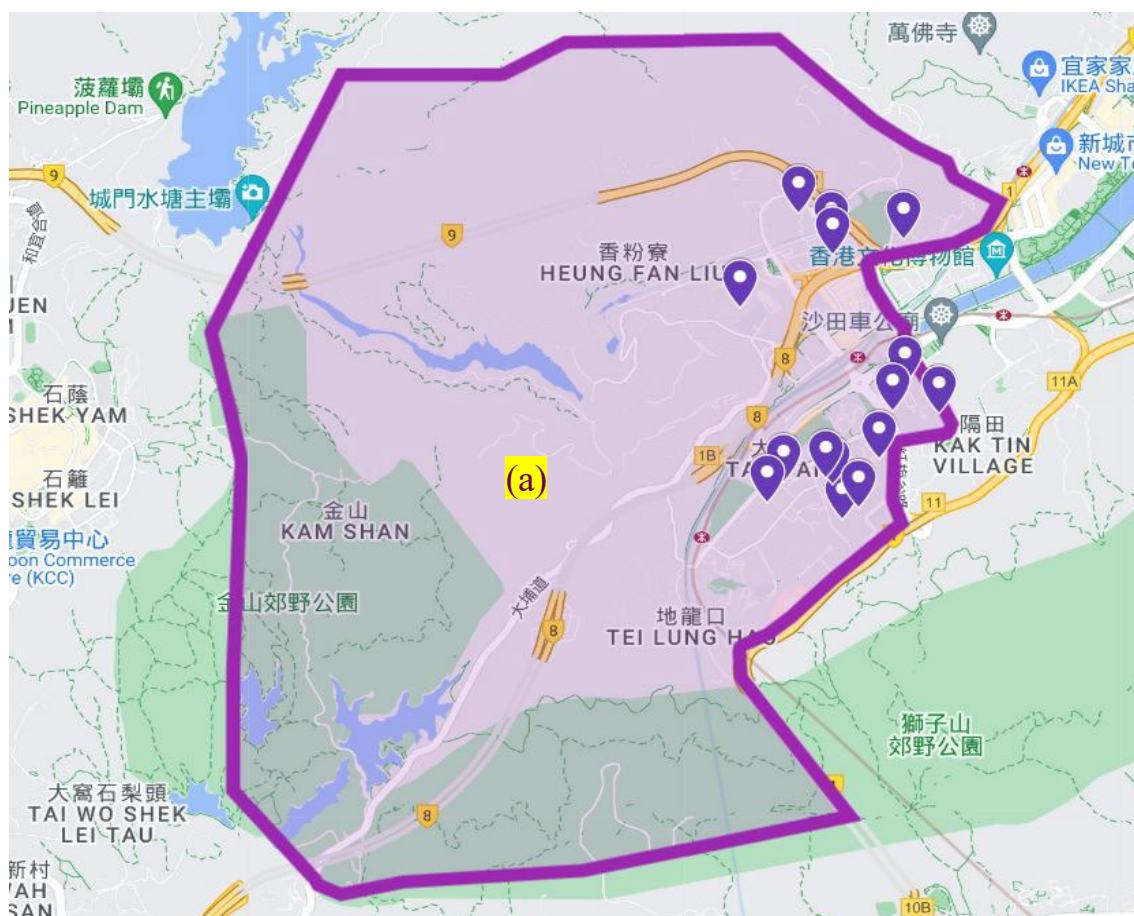

Social Work Service for Pre-primary Institutions Catchment Area of Social Work Team

Team Code : Sha Tin District Team 2 (ST2)

Catchment Area : All pre-primary institutions (PPIs) located in the service boundary¹ of the following Integrated Family Service Centre (IFSC) –

(a) Shatin (South) Integrated Family Service Centre

No. of eligible PPIs in the Catchment Area : **15²**

Map of the Catchment Area and Distribution of all Eligible PPIs

Note

1. For details on the service boundary of each IFSC/ISC, please refer to SWD homepage.
2. Refers to all aided/subsidised child care centres (CCCs), kindergartens (KGs) and KG-cum-CCCs in the district as at 2023/24 school year. The number for each school year may vary and not all eligible PPIs have joined/would join the service.