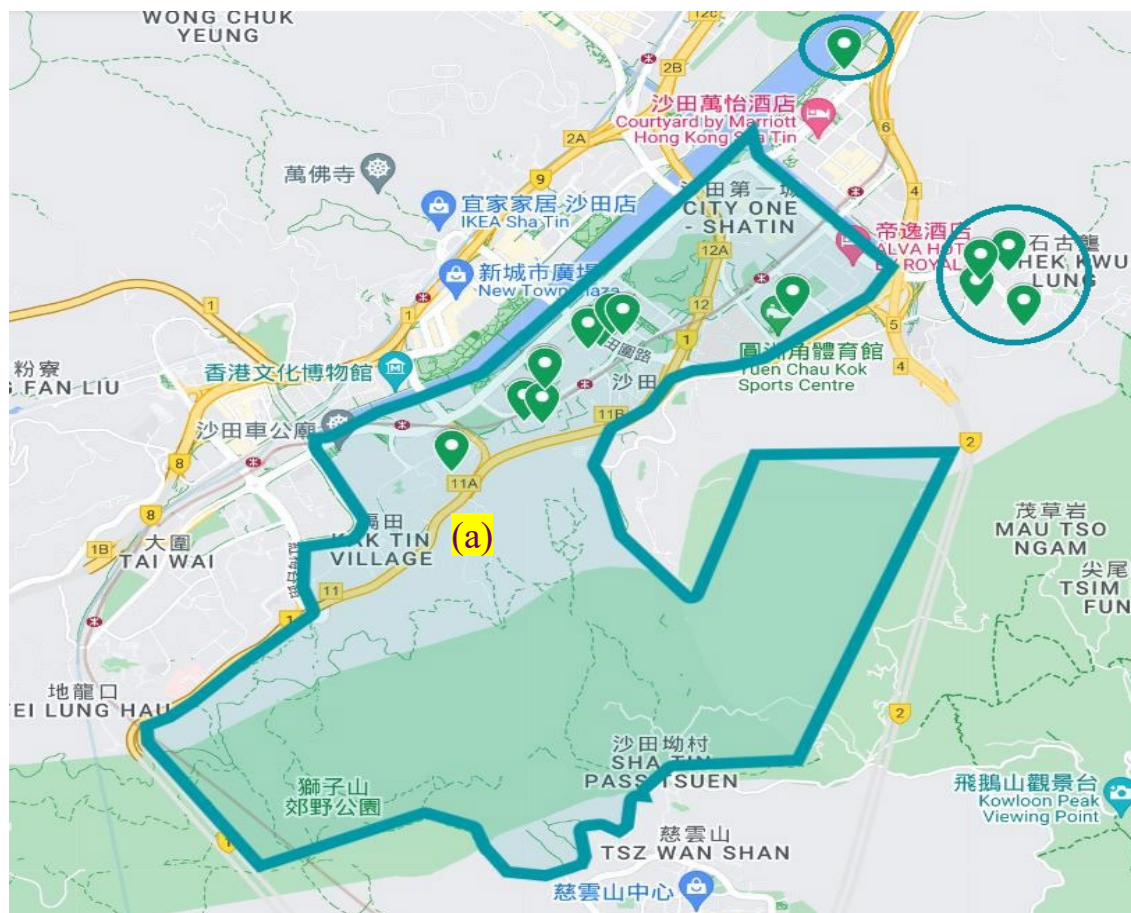

Social Work Service for Pre-primary Institutions Catchment Area of Social Work Team

Team Code : Sha Tin District Team 4 (ST4)

Catchment Area : All pre-primary institutions (PPIs) located in the service boundary¹ of the following Integrated Family Service Centre (IFSC) –

(a) Caritas Dr. & Mrs. Olinto de Sousa Integrated Family Service Centre

including

Castello, Pictorial Garden, Kwong Lam Court and Kwong Yuen Estate

No. of eligible PPIs in the Catchment Area : **15²**

Map of the Catchment Area and Distribution of all Eligible PPIs