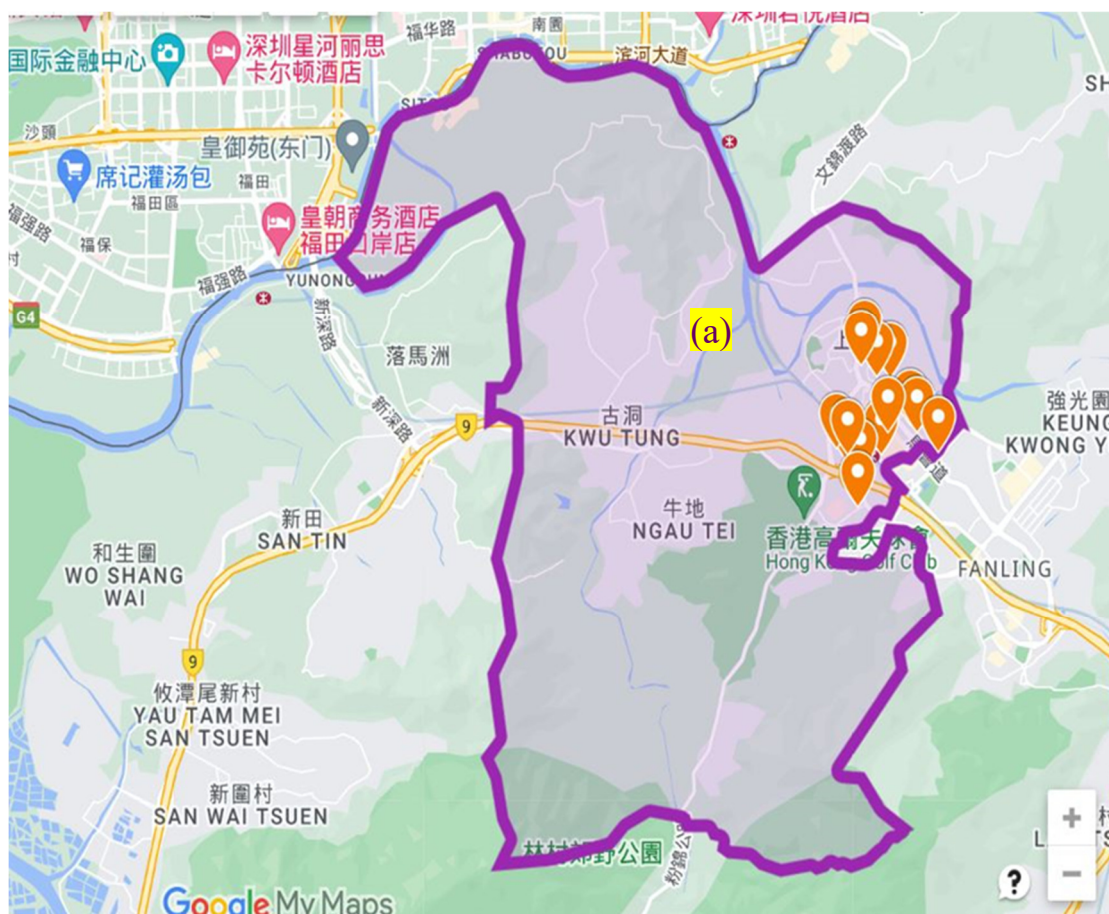

Social Work Service for Pre-primary Institutions Catchment Area of Social Work Team

Team Code : Tai Po and North District Team 2 (TP/N2)

Catchment Area : All pre-primary institutions (PPIs) located in the service boundary¹ of the following Integrated Family Service Centre (IFSC) –

(a) Sheung Shui Integrated Family Service Centre

Exclude

Kam Tsin Village

No. of eligible PPIs in the Catchment Area : **14**²

Location Map of the Catchment Area and Distribution of all Eligible PPIs

Note

1. For details on the service boundary of each IFSC, please refer to SWD homepage.
2. Refers to all aided/subsidised child care centres (CCCs), kindergartens (KGs) and KG-cum-CCCs in the district as at 16 March 2023. The number for each school year varies and not all eligible PPIs have joined/would join the service.