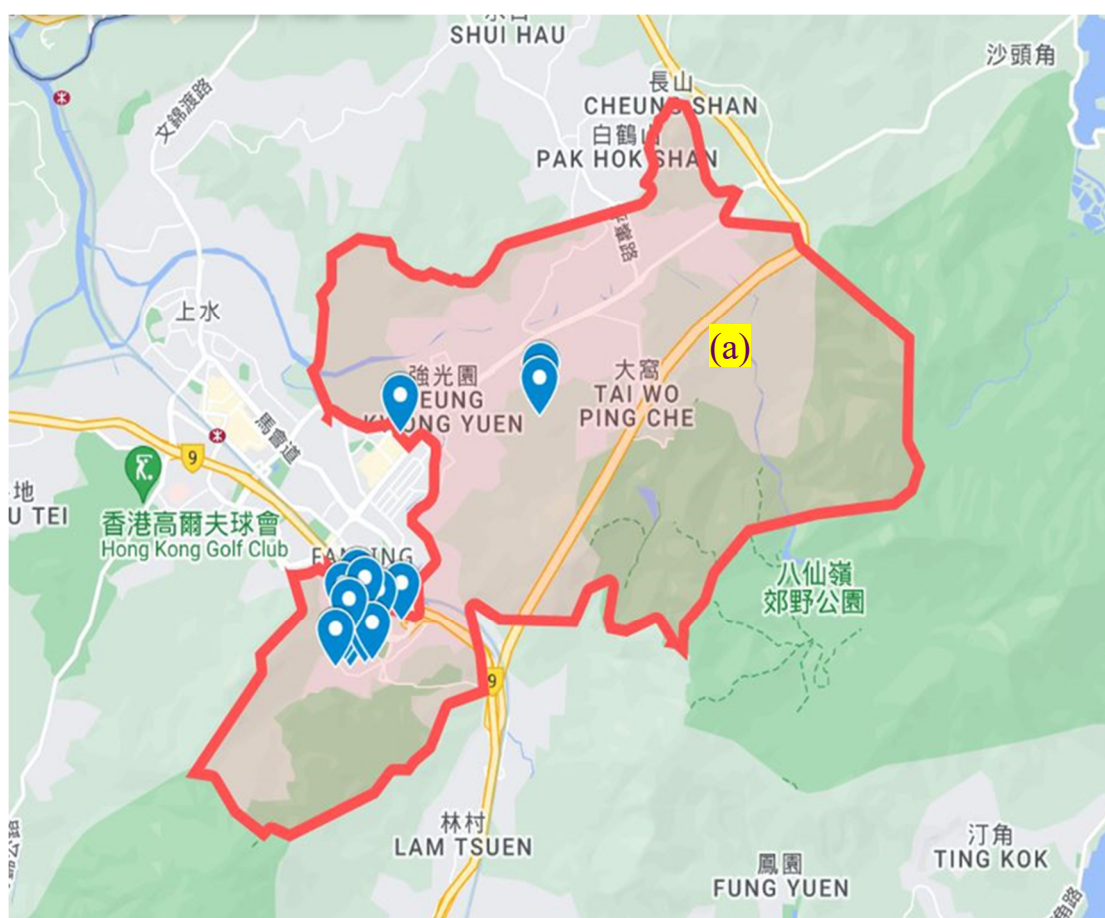

Social Work Service for Pre-primary Institutions Catchment Area of Social Work Team

Team Code : Tai Po and North District Team 5 (TP/N5)

Catchment Area : All pre-primary institutions (PPIs) located in the service boundary¹ of the following Integrated Family Service Centre (IFSC) –

(a) Caritas Integrated Family Service Centre – Fanling

No. of eligible PPIs in the Catchment Area : **15**²

Location Map of the Catchment Area and Distribution of all Eligible PPIs

Note

1. For details on the service boundary of each IFSC, please refer to SWD homepage.
2. Refers to all aided/subsidised child care centres (CCCs), kindergartens (KGs) and KG-cum-CCCs in the district as at 16 March 2023. The number for each school year varies and not all eligible PPIs have joined/would join the service.