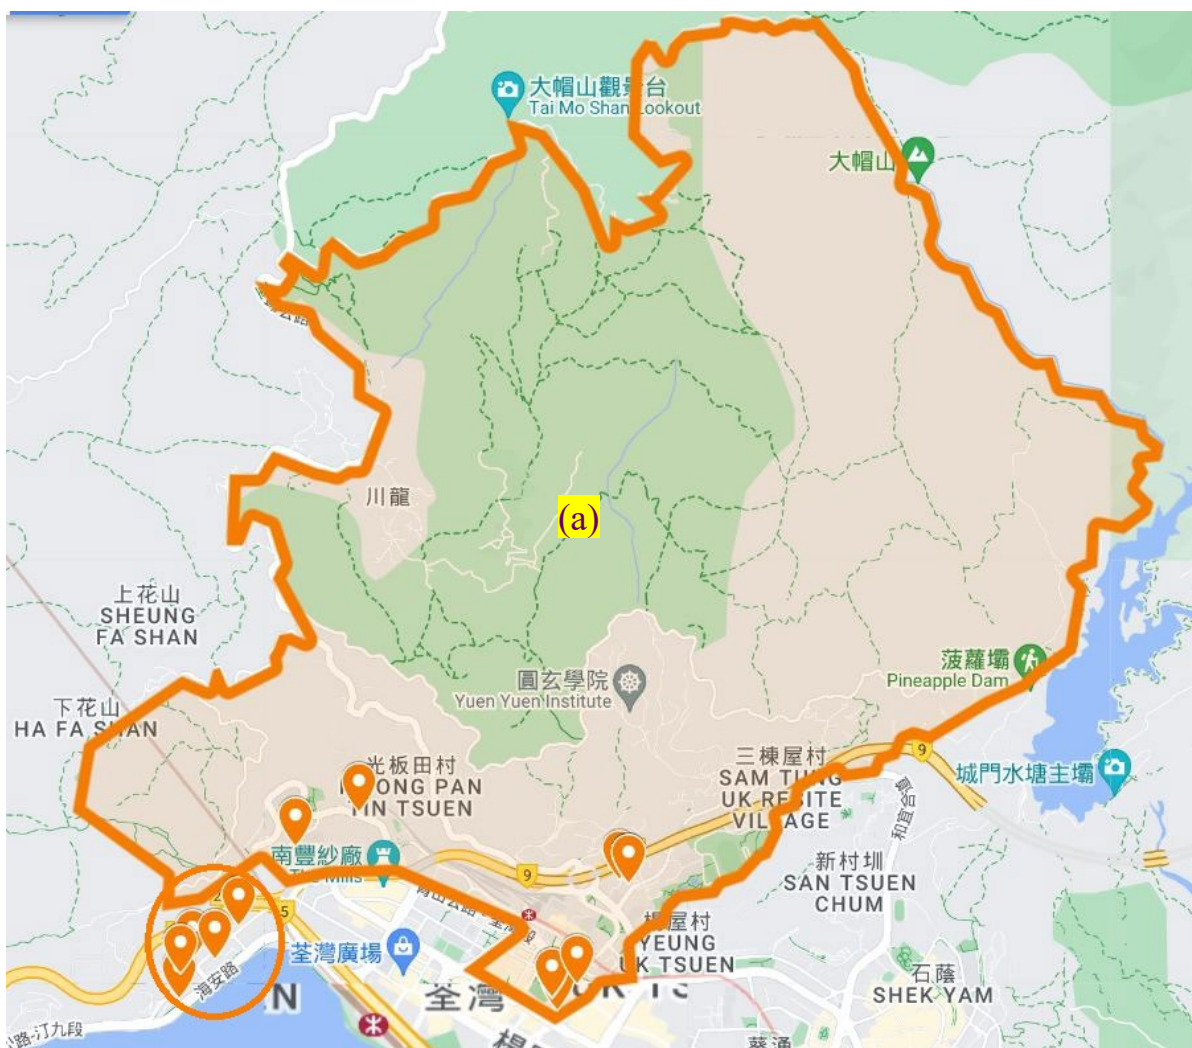

## Social Work Service for Pre-primary Institutions Catchment Area of Social Work Team

Team Code : Tsuen Wan and Kwai Tsing District Team 2 (TW/KwT2)  
Catchment Area : All pre-primary institutions (PPIs) located in the service boundary<sup>1</sup> of the following Integrated Family Service Centre (IFSC) –  
(a) Caritas IFSC – Tsuen Wan (East) Integrated Family Service Centre

including  
*Belvedere Garden and Bayview Garden*

No. of eligible PPIs in the Catchment Area : **15<sup>2</sup>**

Map of the Catchment Area and Distribution of all Eligible PPIs