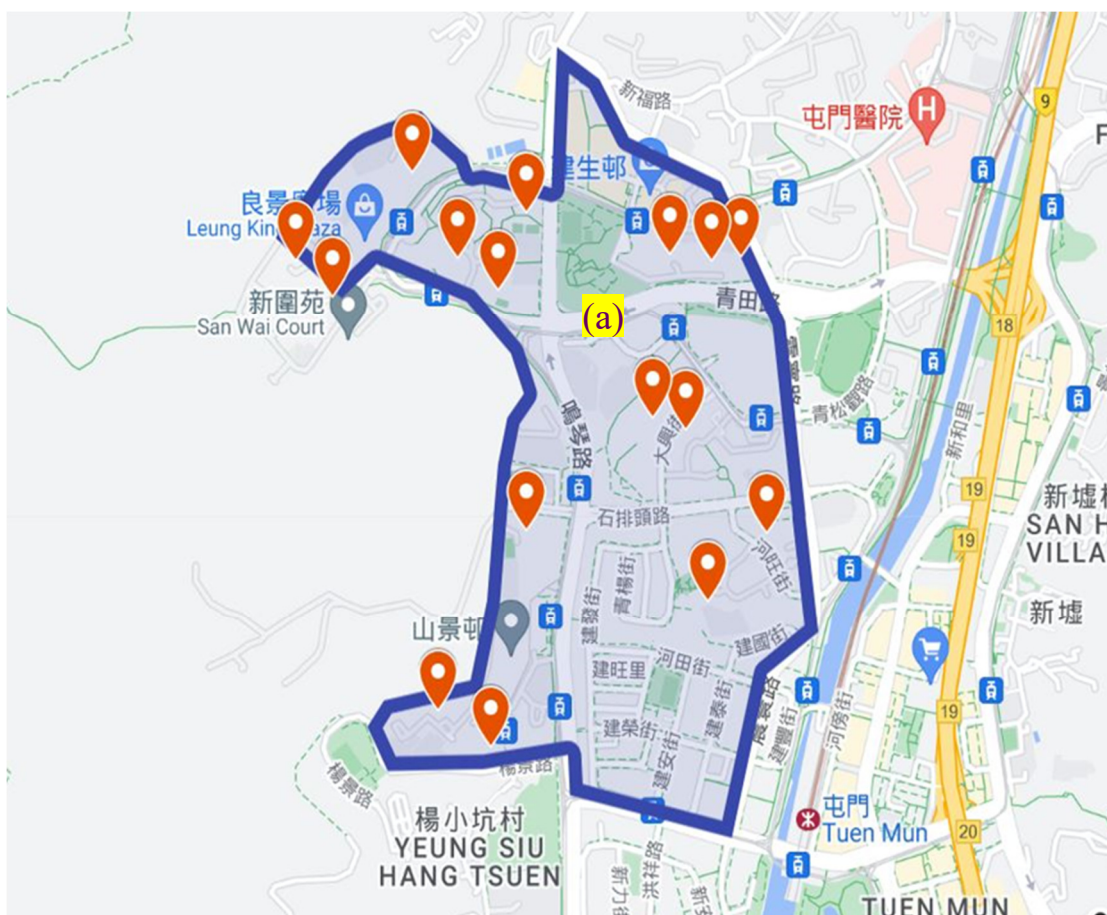

## Social Work Service for Pre-primary Institutions Catchment Area of Social Work Team

Team Code : Tuen Mun District Team 4 (TM4)

Catchment Area : All pre-primary institutions (PPIs) located in the service boundary<sup>1</sup> of the following Integrated Family Service Centre (IFSC) –

(a) Caritas Integrated Family Service Centre – Tuen Mun

No. of eligible PPIs in the Catchment Area : **16<sup>2</sup>**

### Location Map of the Catchment Area and Distribution of all Eligible PPIs