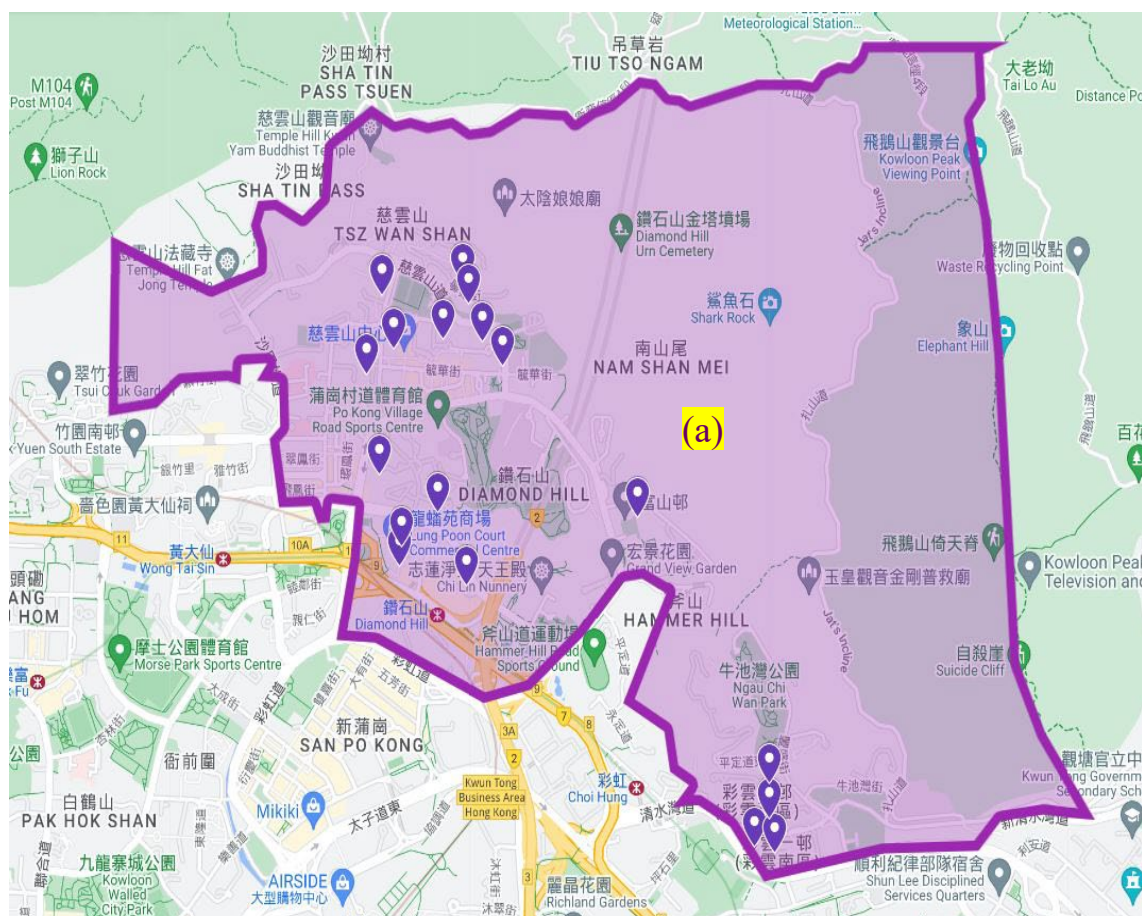

Social Work Service for Pre-primary Institutions Catchment Area of Social Work Team

- Team Code : Wong Tai Sin and Sai Kung District Team 1 (WTS/SK1)
Catchment Area : All pre-primary institutions (PPIs) located in the service boundary¹ of the following Integrated Family Service Centre (IFSC) –
(a) Tsz Wan Shan Integrated Family Service Centre

No. of eligible PPIs in the Catchment Area : **18²**

Map of the Catchment Area and Distribution of all Eligible PPIs

Note

1. For details on the service boundary of each IFSC/ISC, please refer to SWD homepage.
2. Refers to all aided/subsidised child care centres (CCCs), kindergartens (KGs) and KG-cum-CCCs in the district as at 2023/24 school year. The number for each school year may vary and not all eligible PPIs have joined/would join the service.