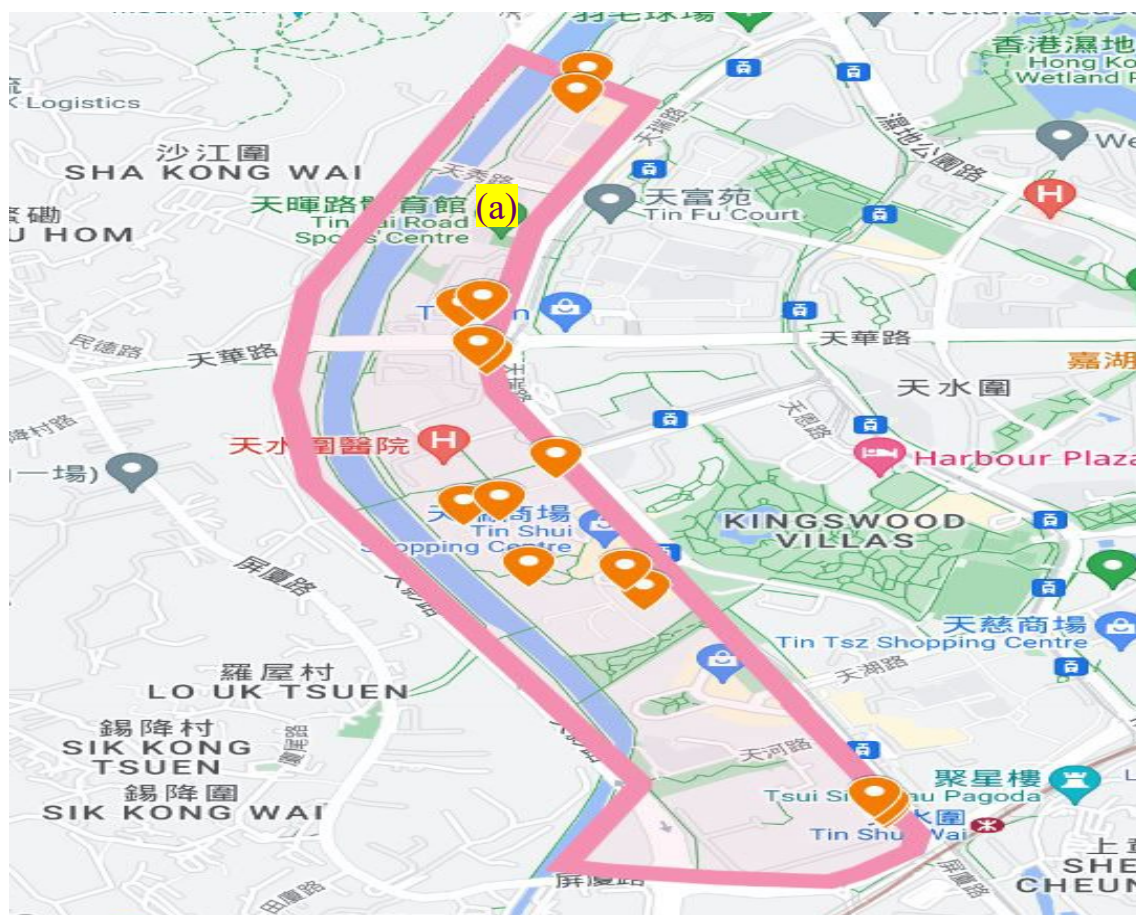

Social Work Service for Pre-primary Institutions Catchment Area of Social Work Team

Team Code : Yuen Long District Team 5 (YL5)

Catchment Area : All pre-primary institutions (PPIs) located in the service boundary¹ of the following Integrated Family Service Centre (IFSC) –

(a) Caritas Integrated Family Service Centre – Tin Shui Wai

excluding

6 Tin Ho Road (near Locwood Court) and 6 Tin Mei Street

No. of eligible PPIs in the Catchment Area : **16²**

Map of the Catchment Area and Distribution of all Eligible PPIs