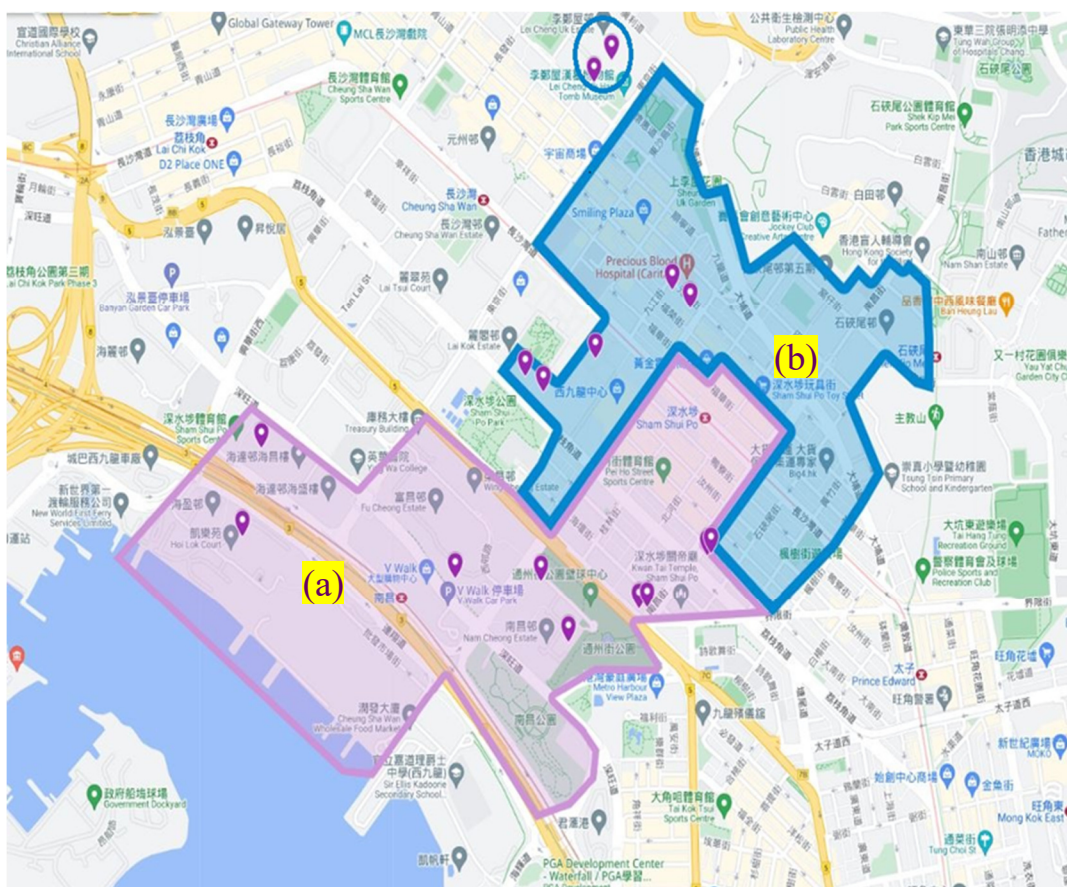

- (a) International Social Service Hong Kong Branch – Sham Shui Po (South) Integrated Family Service Centre; and
- (b) Hong Kong Christian Service – Family Ties Integrated Family Service Centre

### Include

*Lei Cheng Uk Estate*

### Exclude

*Shek Kip Mei Estate and Cronin Garden*

No. of eligible PPIs in the Catchment Area : **16<sup>2</sup>**

### Location Map of the Catchment Area and Distribution of all Eligible PPIs