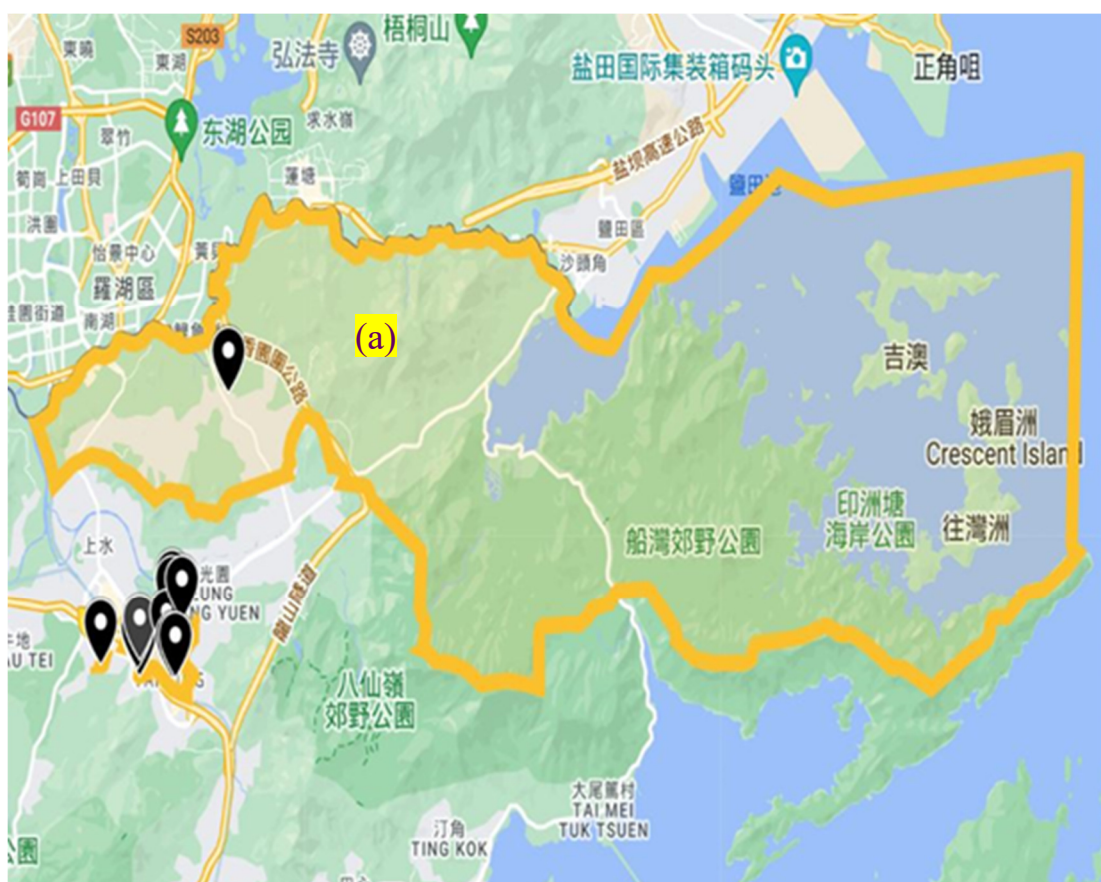

Social Work Service for Pre-primary Institutions Catchment Area of Social Work Team

Team Code : Tai Po and North District Team 1 (TP/N1)

Catchment Area : All pre-primary institutions (PPIs) located in the service boundary¹ of the following Integrated Family Service Centre (IFSC) –
(a) Fanling Integrated Family Service Centre

No. of eligible PPIs in the Catchment Area : **14**²

Location Map of the Catchment Area and Distribution of all Eligible PPIs

Note

1. For details on the service boundary of each IFSC, please refer to SWD homepage.
2. Refers to all aided/subsidised child care centres (CCCs), kindergartens (KGs) and KG-cum-CCCs in the district as at 16 March 2023. The number for each school year varies and not all eligible PPIs have joined/would join the service.