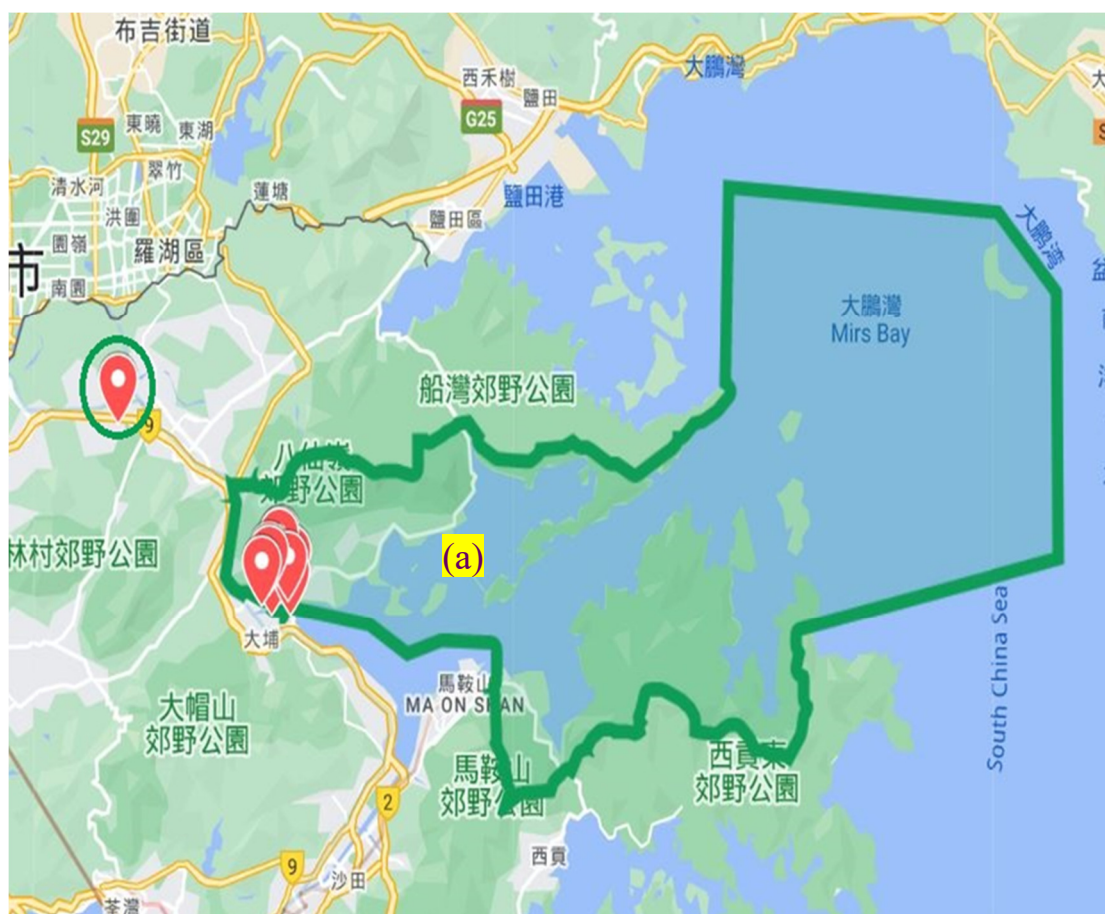

Social Work Service for Pre-primary Institutions Catchment Area of Social Work Team

Team Code : Tai Po and North District Team 3 (TP/N3)

Catchment Area : All pre-primary institutions (PPIs) located in the service boundary¹ of the following Integrated Family Service Centre (IFSC) –

(a) Tai Po (North) Integrated Family Service Centre

Include

Kam Tsin Village

No. of eligible PPIs in the Catchment Area : **14**²

Location Map of the Catchment Area and Distribution of all Eligible PPIs

Note