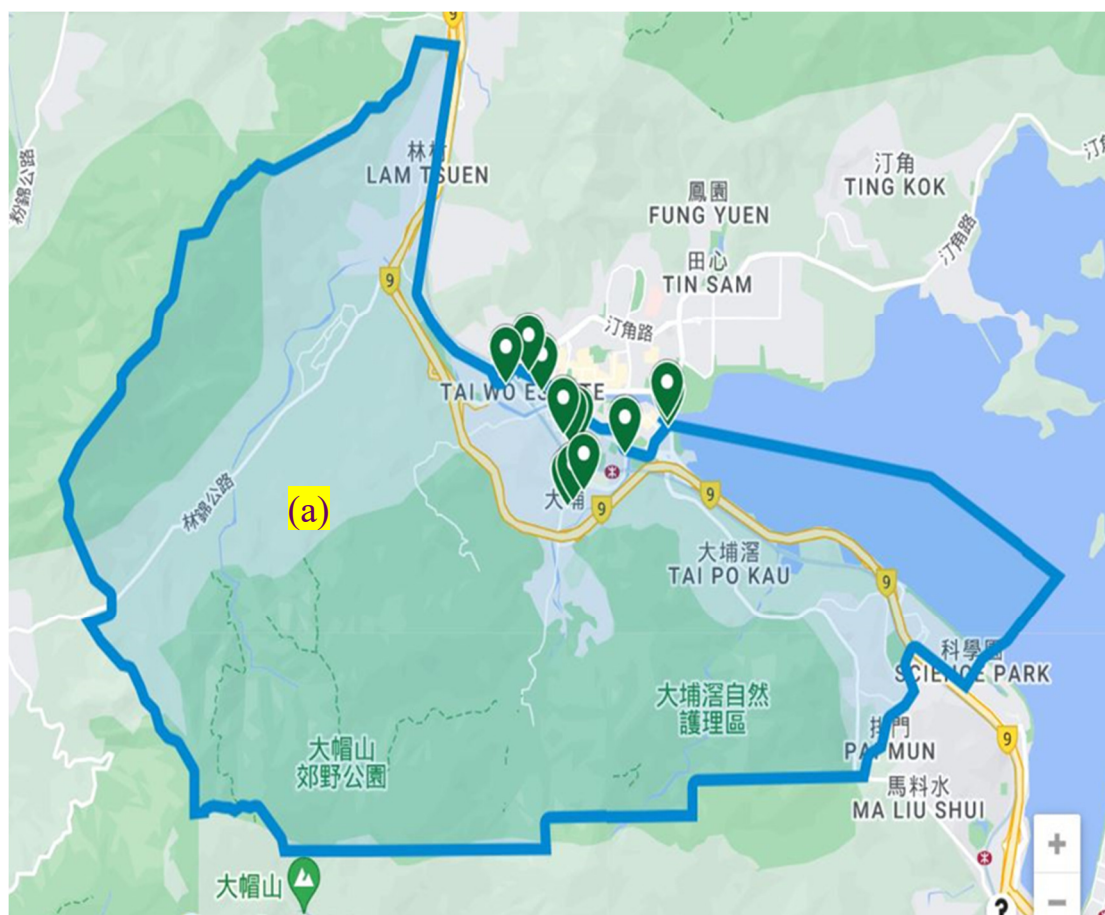

Social Work Service for Pre-primary Institutions Catchment Area of Social Work Team

Team Code : Tai Po and North District Team 4 (TP/N4)

Catchment Area : All pre-primary institutions (PPIs) located in the service boundary¹ of the following Integrated Family Service Centre (IFSC) –
(a) Tai Po (South) Integrated Family Service Centre

No. of eligible PPIs in the Catchment Area : 12²

Location Map of the Catchment Area and Distribution of all Eligible PPIs

Note

1. For details on the service boundary of each IFSC, please refer to SWD homepage.
2. Refers to all aided/subsidised child care centres (CCCs), kindergartens (KGs) and KG-cum-CCCs in the district as at 16 March 2023. The number for each school year varies and not all eligible PPIs have joined/would join the service.