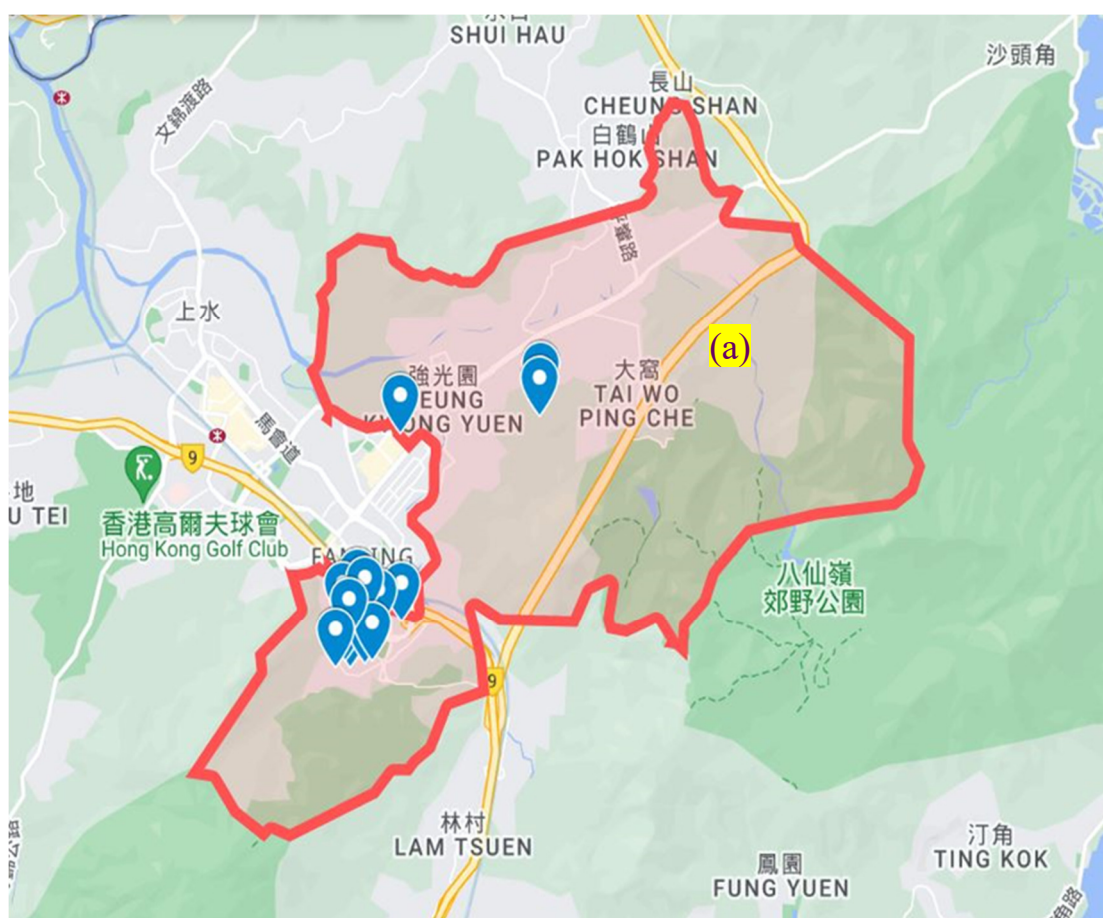

## Social Work Service for Pre-primary Institutions Catchment Area of Social Work Team

Team Code : Tai Po and North District Team 5 (TP/N5)

Catchment Area : All pre-primary institutions (PPIs) located in the service boundary<sup>1</sup> of the following Integrated Family Service Centre (IFSC) –  
(a) Caritas Integrated Family Service Centre – Fanling

No. of eligible PPIs in the Catchment Area : **15<sup>2</sup>**

### Location Map of the Catchment Area and Distribution of all Eligible PPIs