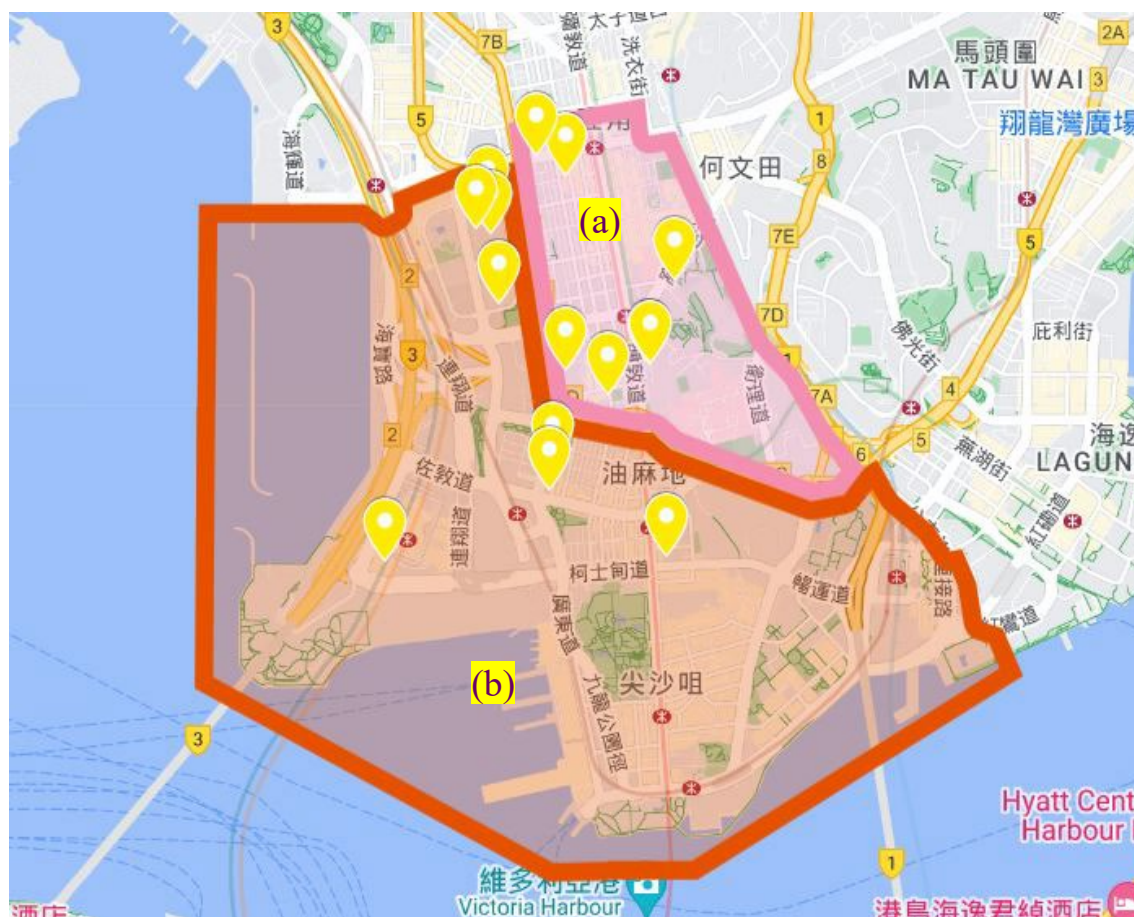

Social Work Service for Pre-primary Institutions Catchment Area of Social Work Team

Team Code : Kowloon City and Yau Tsim Mong District Team 3 (KC/YTM3)

Catchment Area : All pre-primary institutions (PPIs) located in the service boundaries¹ of the following Integrated Family Service Centres (IFSCs) –

- (a) Yau Ma Tei Integrated Family Service Centre;
- (b) Hong Kong Christian Service - Family Networks: Yau Tsim Integrated Family Service Centre

No. of eligible PPIs in the Catchment Area : **15**²

Map of the Catchment Area and Distribution of all Eligible PPIs