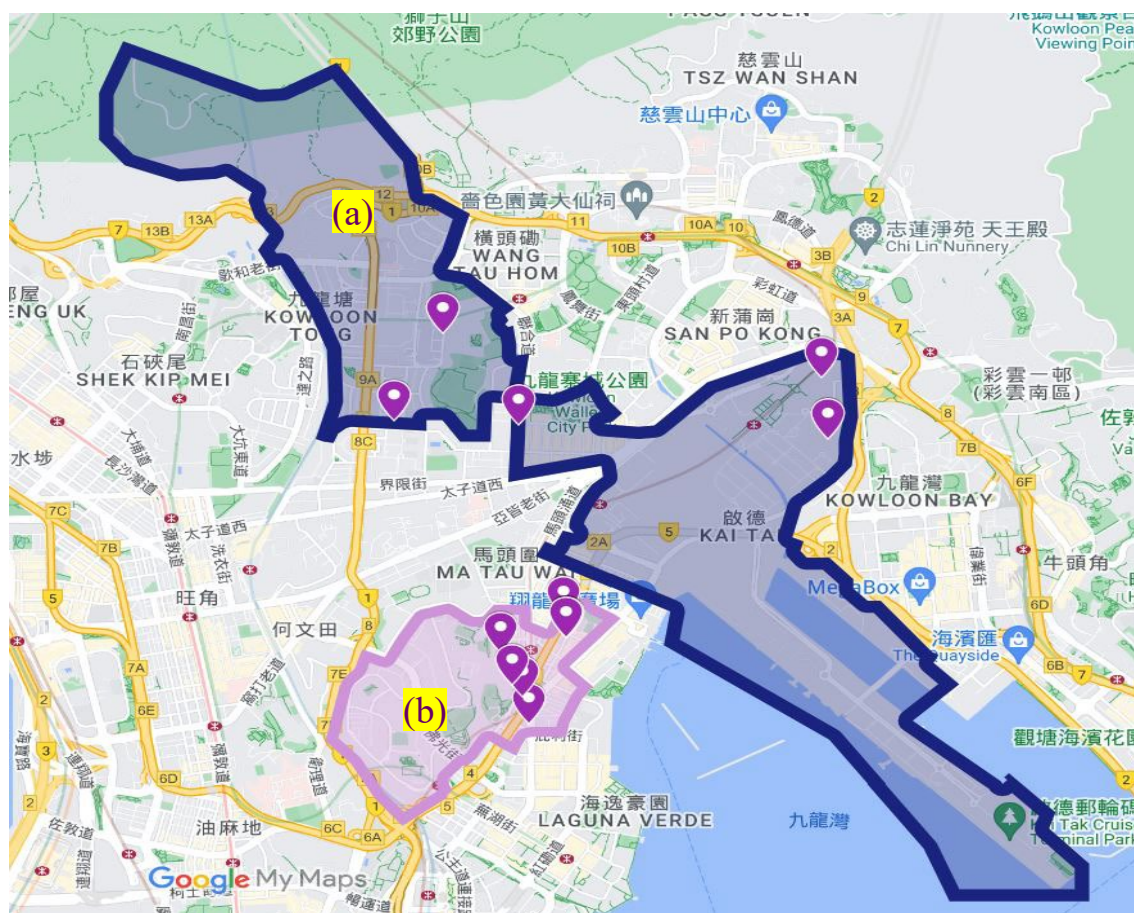

## Social Work Service for Pre-primary Institutions Catchment Area of Social Work Team

Team Code : Kowloon City and Yau Tsim Mong District Team 4 (KC/YTM4)

Catchment Area : All pre-primary institutions (PPIs) located in the service boundaries<sup>1</sup> of the following Integrated Family Service Centres (IFSCs) –

- (a) Kai Tak Integrated Family Service Centre;
- (b) To Kwa Wan Integrated Family Service Centre

excluding

*Ho Man Tin Estate, Kwai Fai Court, Oi Man Estate and Martha Boss Community Centre*

No. of eligible PPIs in the Catchment Area : **13<sup>2</sup>**

Map of the Catchment Area and Distribution of all Eligible PPIs