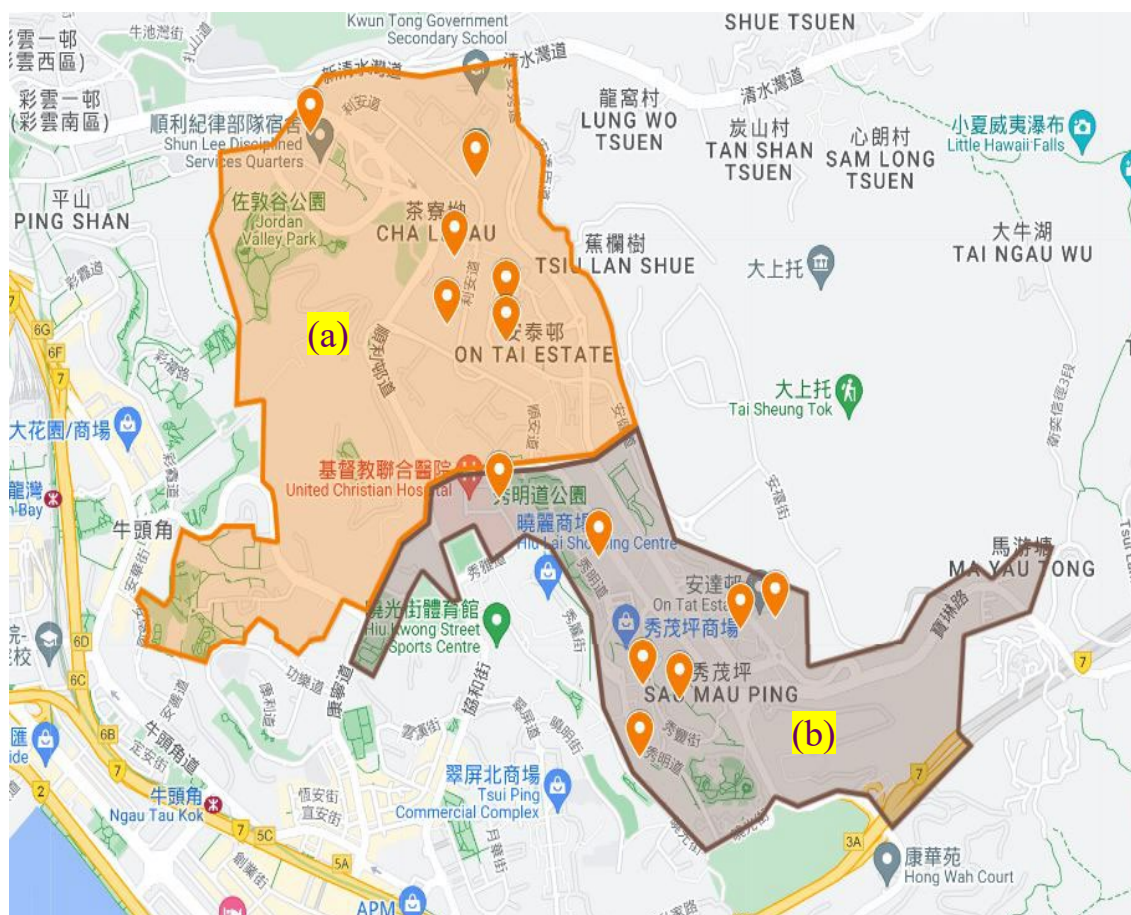

Social Work Service for Pre-primary Institutions Catchment Area of Social Work Team

Team Code : Kwun Tong District Team 3 (KT3)

Catchment Area : All pre-primary institutions (PPIs) located in the service boundaries¹ of the following Integrated Family Service Centres (IFSCs) –

- (a) Hong Kong Family Welfare Society - Shun Lee Integrated Family Service Centre;
- (b) Sau Po Integrated Family Service Centre

excluding

Po Tat Estate, Lok Wah Estate and Shun Tin Estate

No. of eligible PPIs in the Catchment Area : 13²

Map of the Catchment Area and Distribution of all Eligible PPIs

Note

1. For details on the service boundary of each IFSC/ISC, please refer to SWD homepage.
2. Refers to all aided/subsidised child care centres (CCCs), kindergartens (KGs) and KG-cum-CCCs in the district as at 2023/24 school year. The number for each school year may vary and not all eligible PPIs have joined/would join the service.