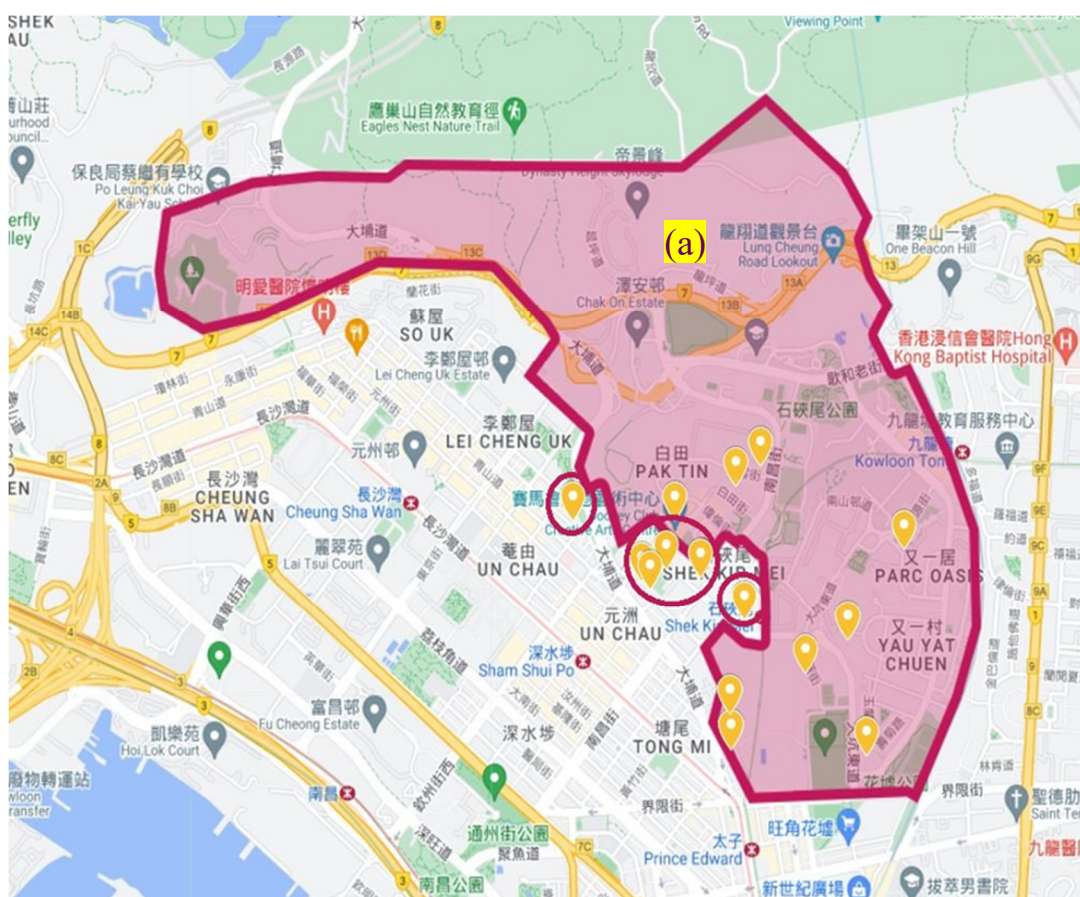

## Social Work Service for Pre-primary Institutions Catchment Area of Social Work Team

Team Code : Sham Shui Po District Team 3 (SSP3)

Catchment Area : All pre-primary institutions (PPIs) located in the service boundary<sup>1</sup> of the following Integrated Family Service Centre (IFSC) –

(a) Tai Hang Tung Integrated Family Service Centre

*Include*

*Shek Kip Mei Estate and Cronin Garden*

No. of eligible PPIs in the Catchment Area : **15<sup>2</sup>**

### Location Map of the Catchment Area and Distribution of all Eligible PPIs