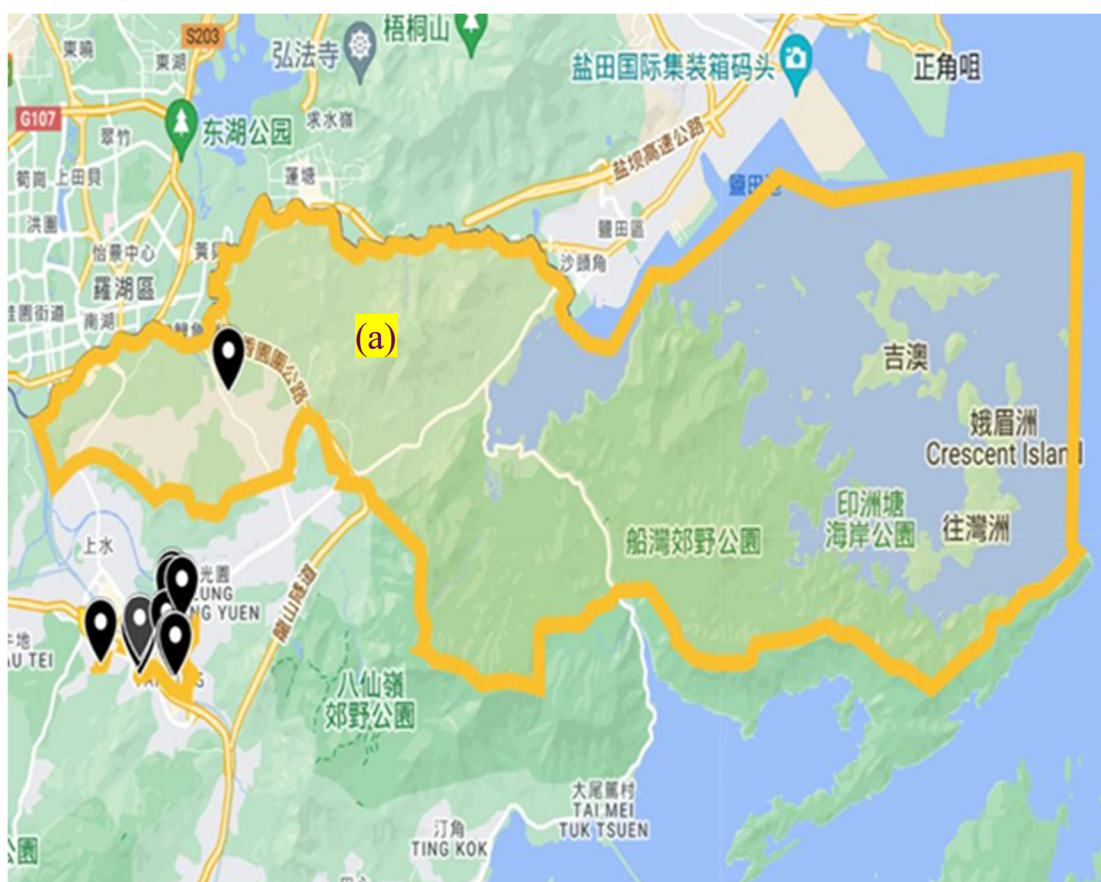

Social Work Service for Pre-primary Institutions Catchment Area of Social Work Team

Team Code : Tai Po and North District Team 1 (TP/N1)

Catchment Area : All pre-primary institutions (PPIs) located in the service boundary¹ of the following Integrated Family Service Centre (IFSC) –
(a) Fanling Integrated Family Service Centre

No. of eligible PPIs in the Catchment Area : **14²**

Location Map of the Catchment Area and Distribution of all Eligible PPIs

Note

1. For details on the service boundary of each IFSC, please refer to SWD homepage.
2. Refers to all aided/subsidised child care centres (CCCs), kindergartens (KGs) and KG-cum-CCCs in the district as at 16 March 2023. The number for each school year varies and not all eligible PPIs have joined/would join the service.