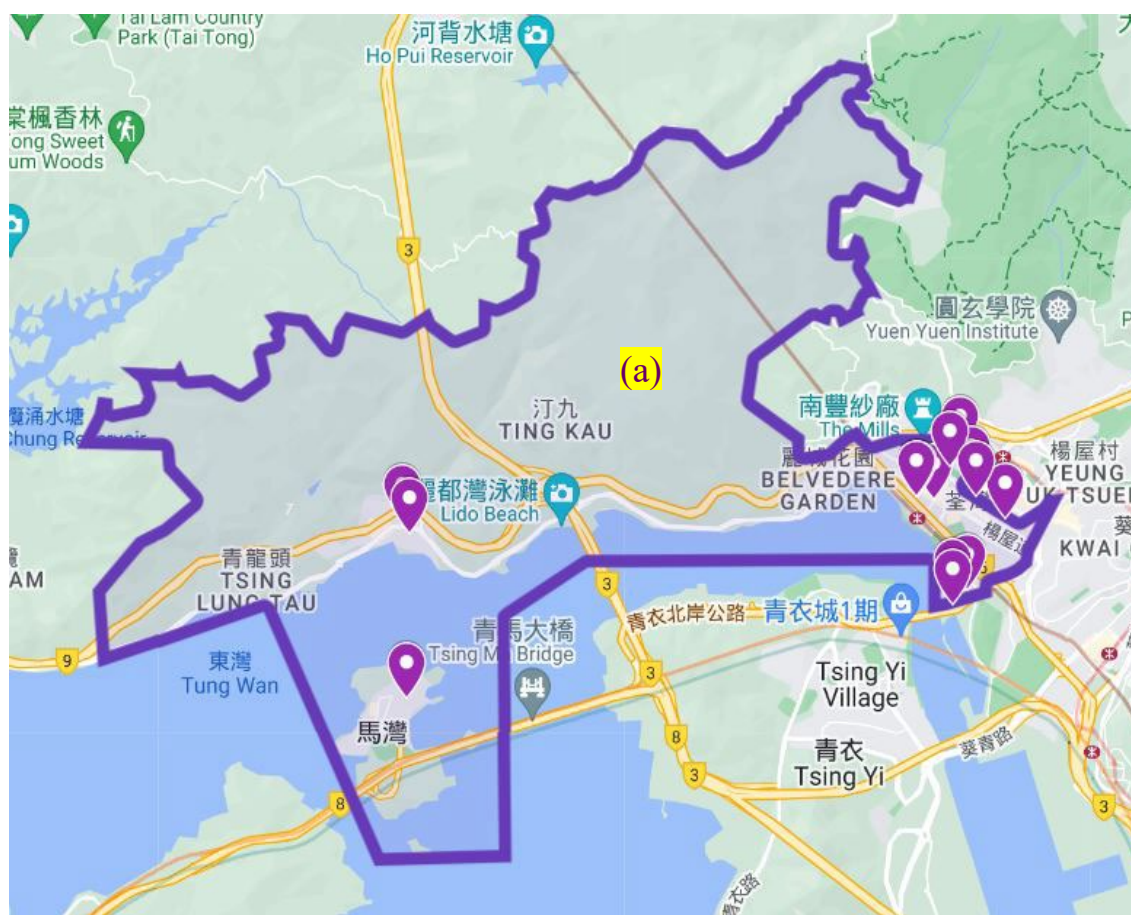

Social Work Service for Pre-primary Institutions Catchment Area of Social Work Team

Team Code : Tsuen Wan and Kwai Tsing District Team 1 (TW/KwT1)

Catchment Area : All pre-primary institutions (PPIs) located in the service boundary¹ of the following Integrated Family Service Centre (IFSC) –

(a) Tsuen Wan (West) Integrated Family Service Centre

excluding

Belvedere Garden and Bayview Garden

No. of eligible PPIs in the Catchment Area : **14**²

Map of the Catchment Area and Distribution of all Eligible PPIs