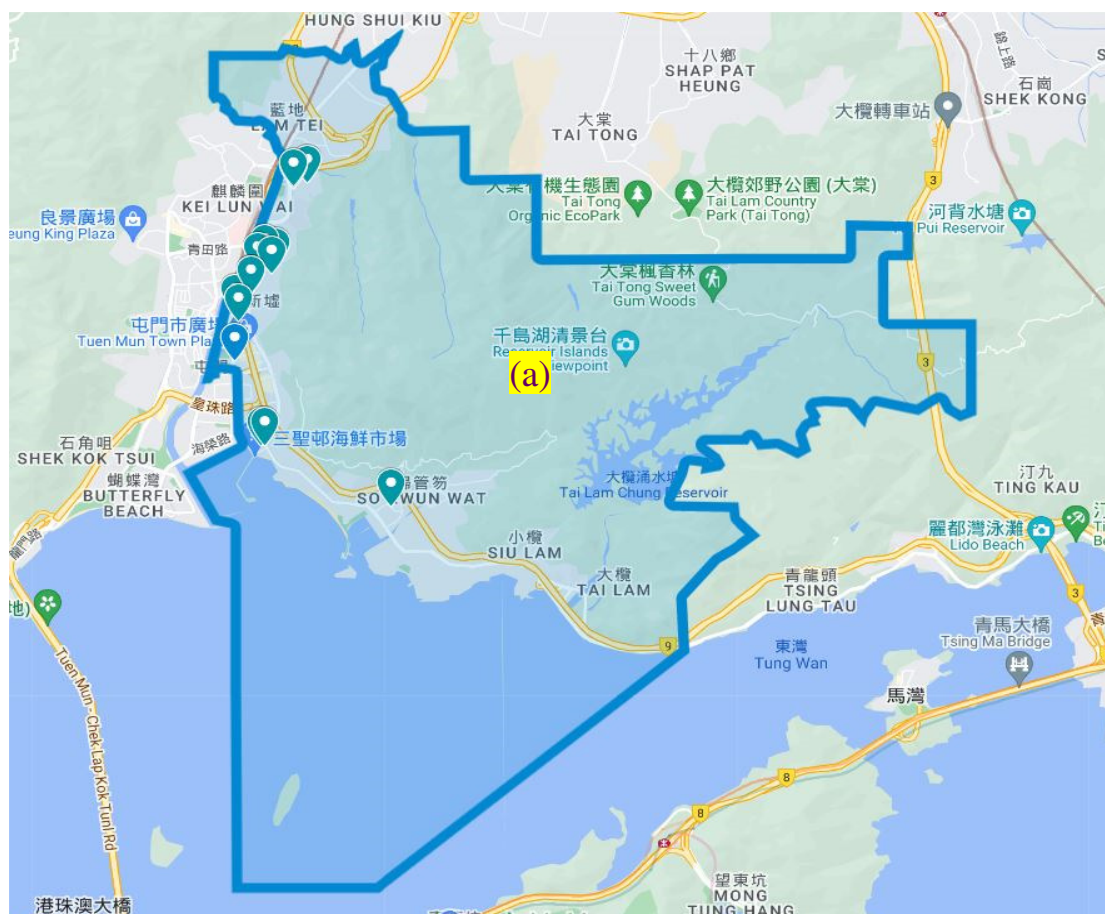

Social Work Service for Pre-primary Institutions Catchment Area of Social Work Team

Team Code : Tuen Mun District Team 1 (TM1)

Catchment Area : All pre-primary institutions (PPIs) located in the service boundary¹ of the following Integrated Family Service Centre (IFSC) –

(a) Tuen Mun (East) Integrated Family Service Centre

Exclude

On Ting Estate, Siu On Court and Siu Lun Court

No. of eligible PPIs in the Catchment Area : **14²**

Location Map of the Catchment Area and Distribution of all Eligible PPIs