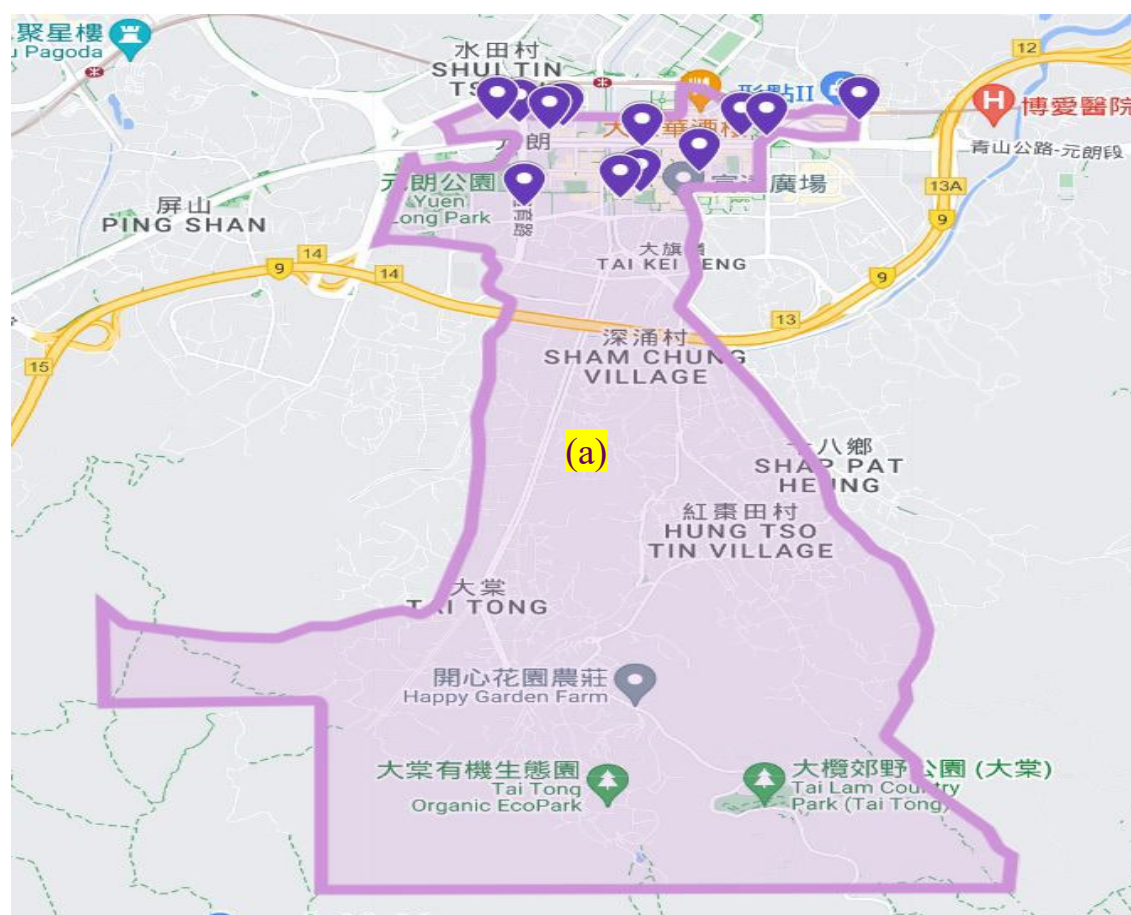

Social Work Service for Pre-primary Institutions Catchment Area of Social Work Team

Team Code : Yuen Long District Team 1 (YL1)

Catchment Area : All pre-primary institutions (PPIs) located in the service boundary¹ of the following Integrated Family Service Centre (IFSC) –

(a) Yuen Long (Central) Integrated Family Service Centre

excluding

Yue Fung Mansion

No. of eligible PPIs in the Catchment Area : **12²**

Map of the Catchment Area and Distribution of all Eligible PPIs

Note