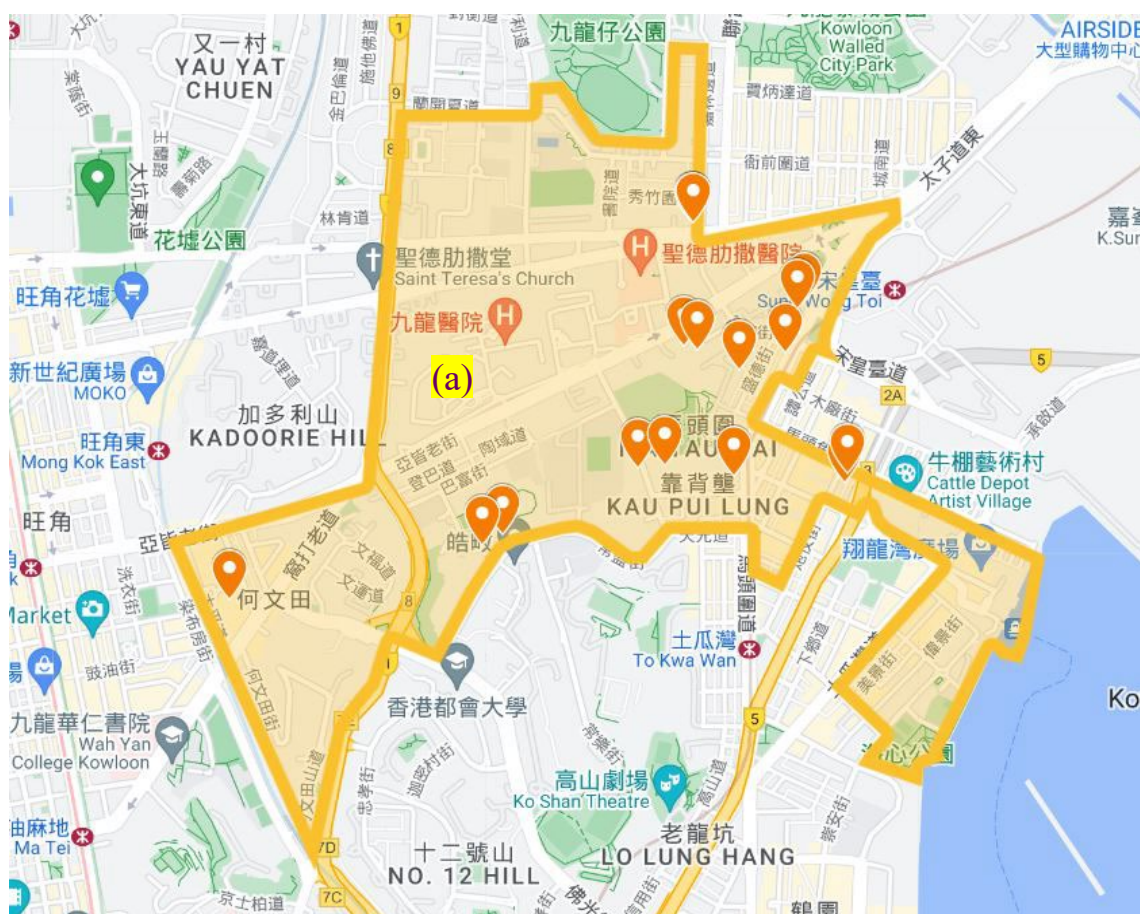

Social Work Service for Pre-primary Institutions Catchment Area of Social Work Team

Team Code : Kowloon City and Yau Tsim Mong District Team 2 (KC/YTM2)

Catchment Area : All pre-primary institutions (PPIs) located in the service boundary¹ of the following Integrated Family Service Centre (IFSC) –

(a) Ma Tau Wai Integrated Family Service Centre

excluding

the area North of Argyle Street and West of Waterloo Road within the service boundary of Ma Tau Wai Integrated Family Service Centre

No. of eligible PPIs in the Catchment Area : **16²**

Map of the Catchment Area and Distribution of all Eligible PPIs

Note

1. For details on the service boundary of each IFSC/ISC, please refer to SWD homepage.
2. Refers to all aided/subsidised child care centres (CCCs), kindergartens (KGs) and KG-cum-CCCs in the district as at 2023/24 school year. The number for each school year may vary and not all eligible PPIs have joined/would join the service.