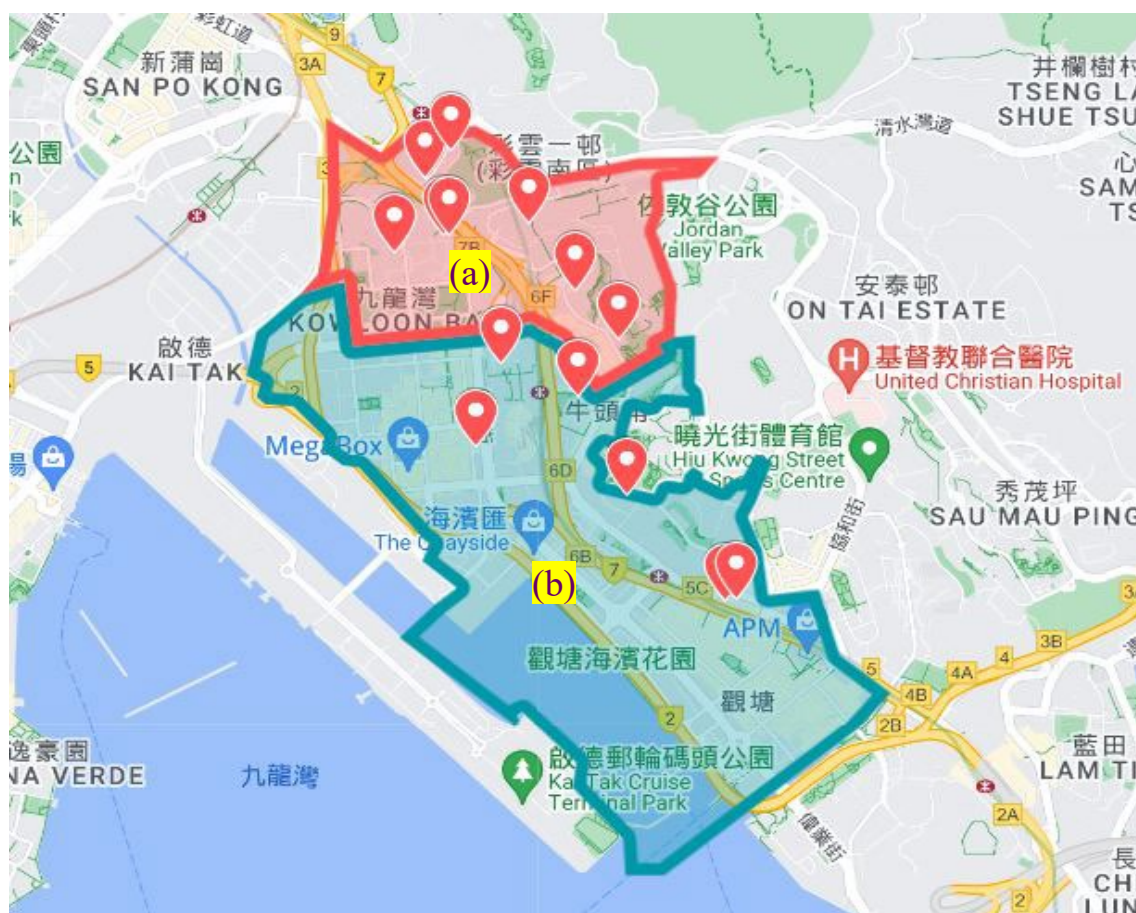

Social Work Service for Pre-primary Institutions Catchment Area of Social Work Team

Team Code : Kwun Tong District Team 1 (KT1)

Catchment Area : All pre-primary institutions (PPIs) located in the service boundaries¹ of the following Integrated Family Service Centres (IFSCs) –

- (a) Kai Ping Integrated Family Service Centre;
- (b) Ngau Tau Kok Integrated Family Service Centre

excluding

Lotus Garden and 83 Kung Lok Road

No. of eligible PPIs in the Catchment Area : **15²**

Map of the Catchment Area and Distribution of all Eligible PPIs