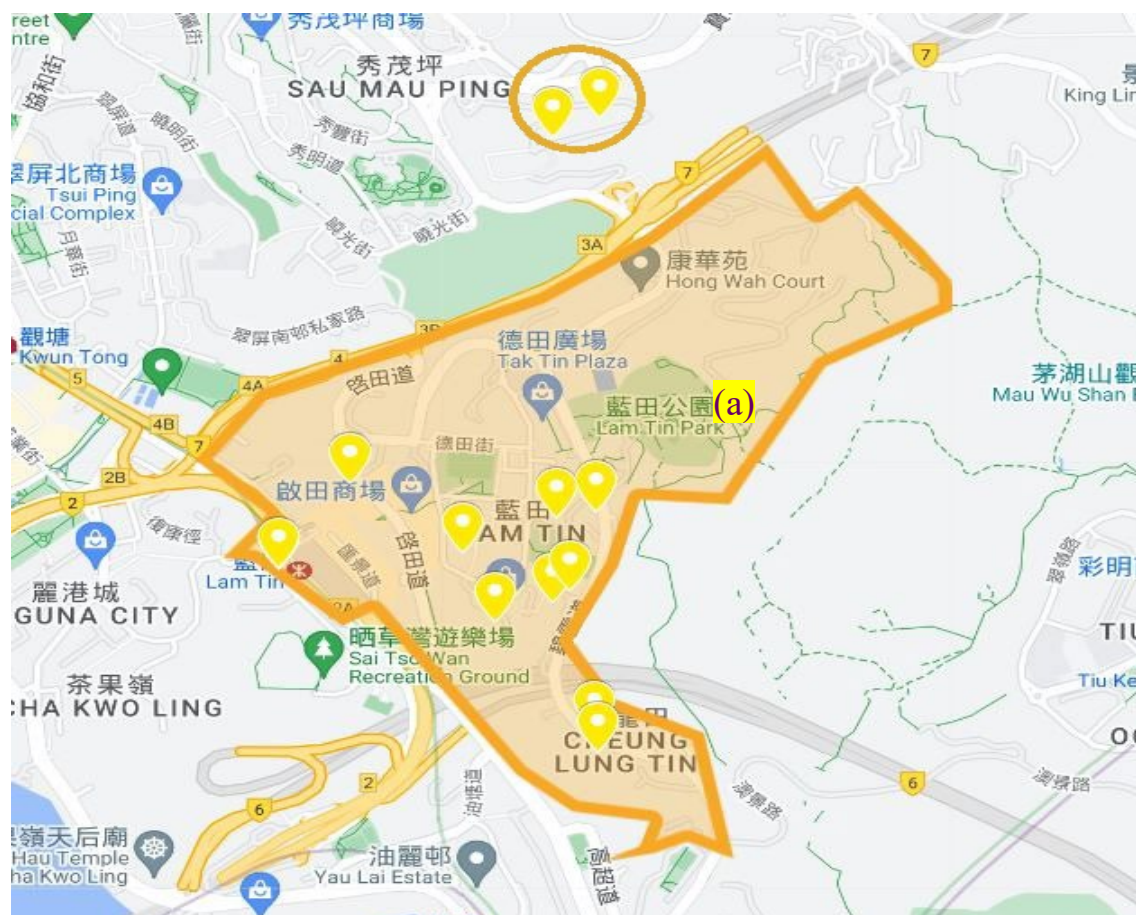

Social Work Service for Pre-primary Institutions Catchment Area of Social Work Team

Team Code : Kwun Tong District Team 5 (KT5)

Catchment Area : All pre-primary institutions (PPIs) located in the service boundary¹ of the following Integrated Family Service Centre (IFSC) –

(a) Lam Tin Integrated Family Service Centre

including
Po Tat Estate

No. of eligible PPIs in the Catchment Area : **14²**

Map of the Catchment Area and Distribution of all Eligible PPIs

Note

1. For details on the service boundary of each IFSC/ISC, please refer to SWD homepage.
2. Refers to all aided/subsidised child care centres (CCCs), kindergartens (KGs) and KG-cum-CCCs in the district as at 2023/24 school year. The number for each school year may vary and not all eligible PPIs have joined/would join the service.