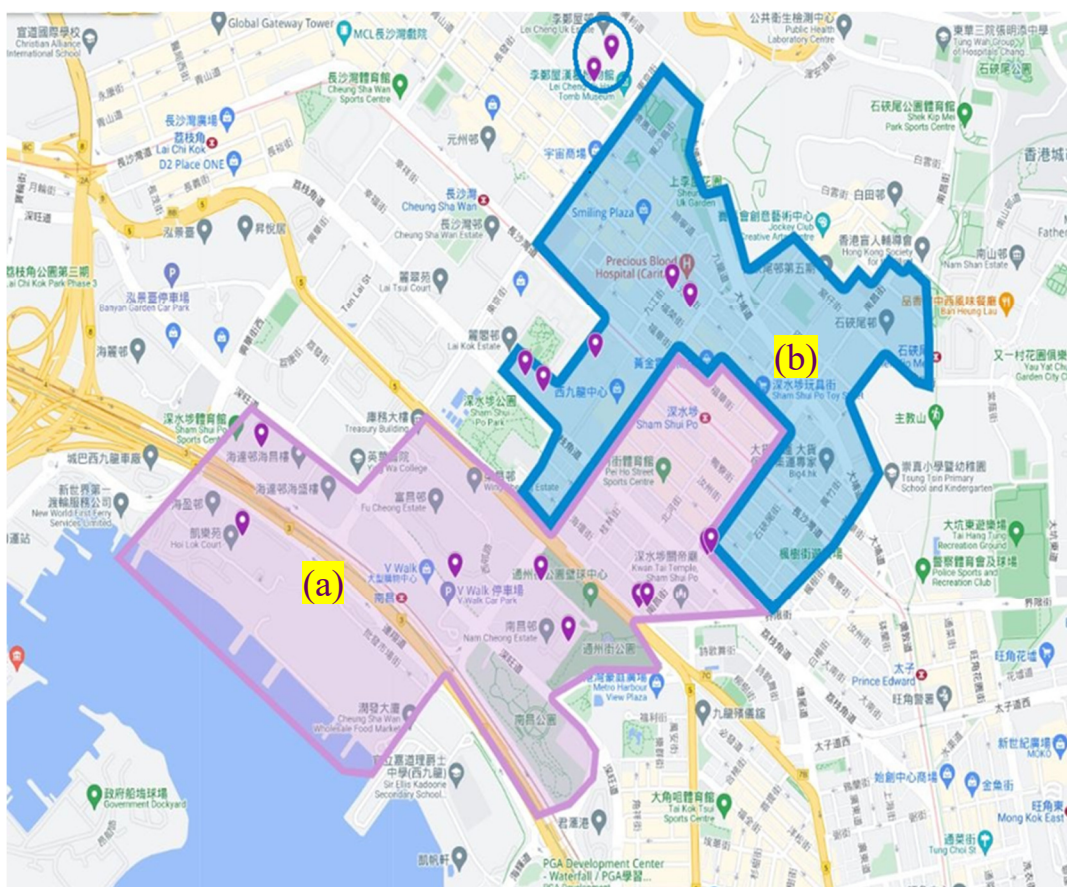

Social Work Service for Pre-primary Institutions Catchment Area of Social Work Team

Team Code : Sham Shui Po District Team 2 (SSP2)

Catchment Area : All pre-primary institutions (PPIs) located in the service boundaries¹ of the following Integrated Family Service Centres (IFSCs) –

- (a) International Social Service Hong Kong Branch – Sham Shui Po (South) Integrated Family Service Centre; and
- (b) Hong Kong Christian Service – Family Ties Integrated Family Service Centre

Include

Lei Cheng Uk Estate

Exclude

Shek Kip Mei Estate and Cronin Garden

No. of eligible PPIs in the Catchment Area : **16²**

Location Map of the Catchment Area and Distribution of all Eligible PPIs

Note

1. For details on the service boundary of each IFSC, please refer to SWD homepage.
2. Refers to all aided/subsidised child care centres (CCCs), kindergartens (KGs) and KG-cum-CCCs in the district as at 16 March 2023. The number for each school year varies and not all eligible PPIs have joined/would join the service.