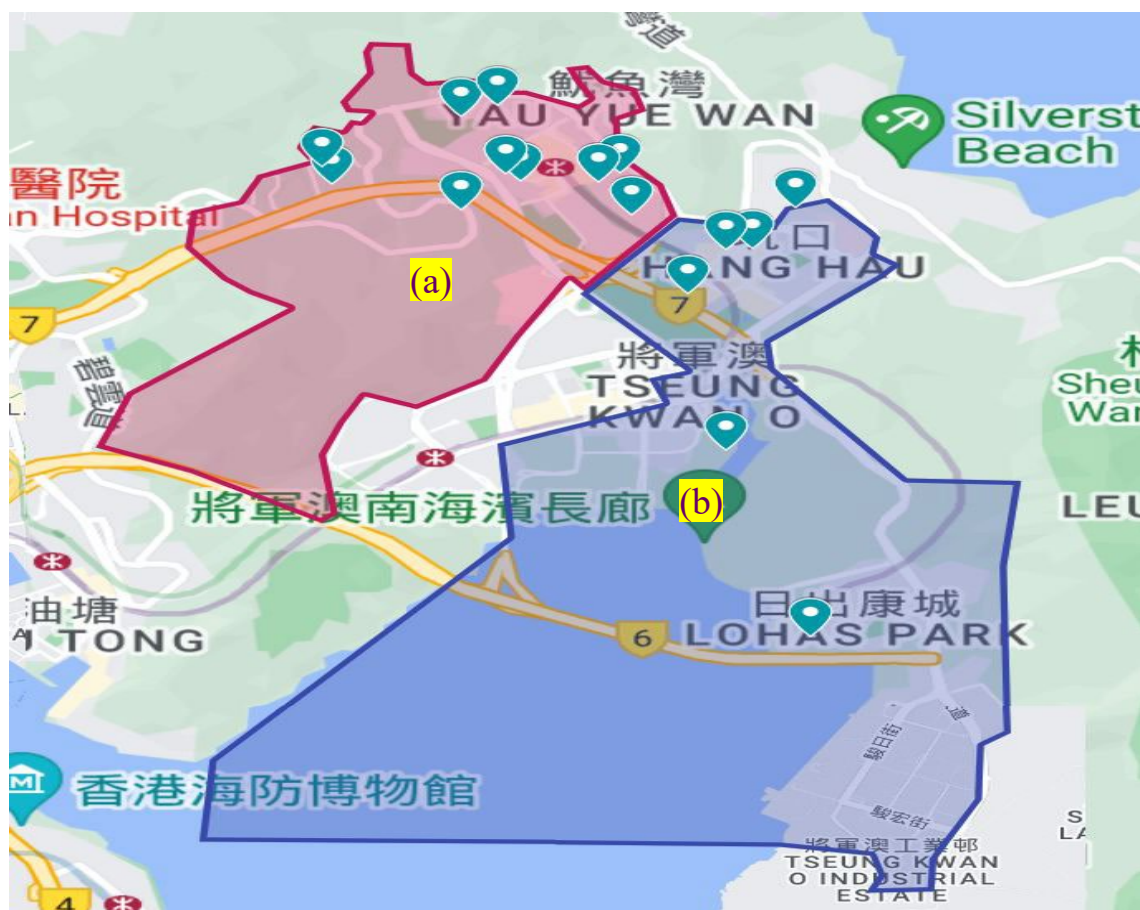

Social Work Service for Pre-primary Institutions Catchment Area of Social Work Team

Team Code : Wong Tai Sin and Sai Kung District Team 3 (WTS/SK3)

Catchment Area : All pre-primary institutions (PPIs) located in the service boundaries¹ of the following Integrated Family Service Centres (IFSCs) –

- (a) Tseung Kwan O (North) Integrated Family Service Centre;
- (b) Tseung Kwan O (East) Integrated Family Service Centre

excluding

Wo Ming Court, Yuk Ming Court, Hin Ming Court, Yu Ming Court and Hau Tak Estate

No. of eligible PPIs in the Catchment Area : **16²**

Map of the Catchment Area and Distribution of all Eligible PPIs

Note

1. For details on the service boundary of each IFSC/ISC, please refer to SWD homepage.
2. Refers to all aided/subsidised child care centres (CCCs), kindergartens (KGs) and KG-cum-CCCs in the district as at 2023/24 school year. The number for each school year may vary and not all eligible PPIs have joined/would join the service.