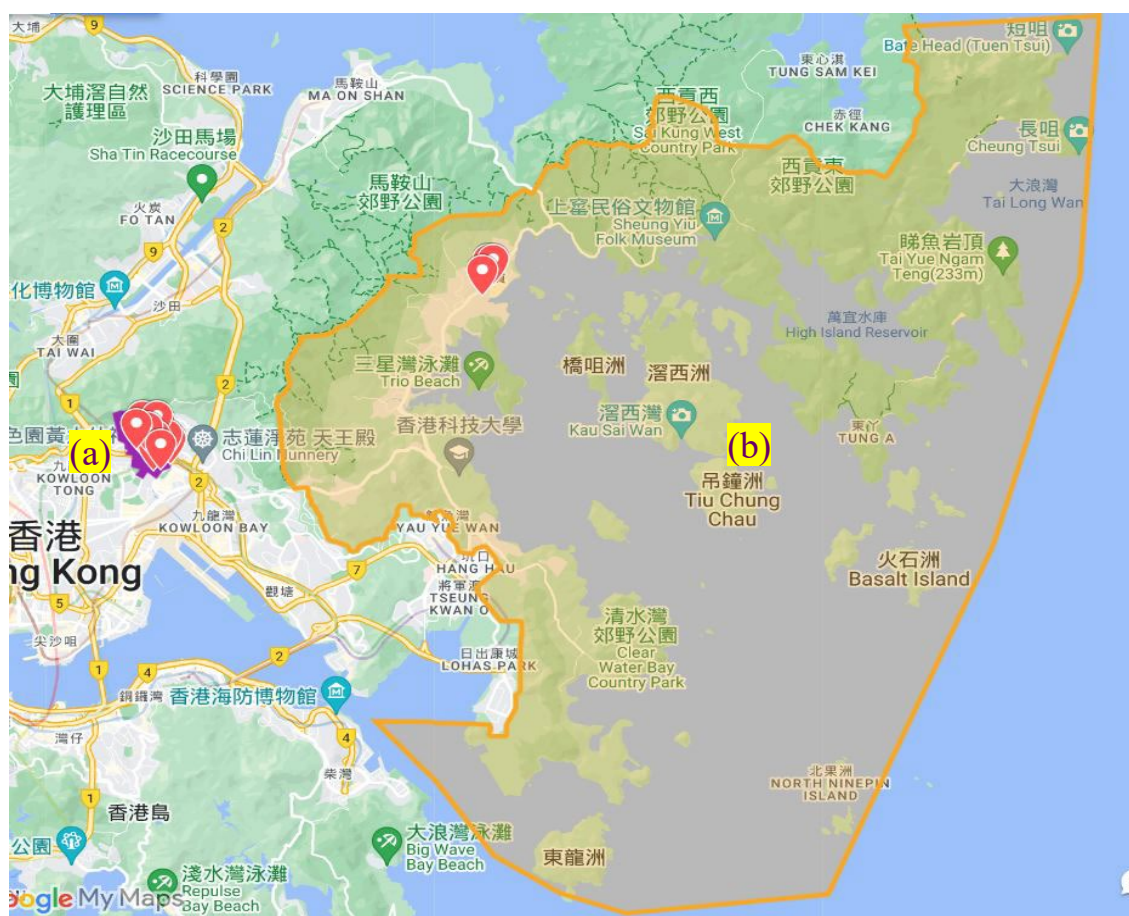

Social Work Service for Pre-primary Institutions Catchment Area of Social Work Team

Team Code : Wong Tai Sin and Sai Kung District Team 4 (WTS/SK4)

Catchment Area : All pre-primary institutions (PPIs) located in the service boundaries¹ of the following Integrated Family Service Centres (IFSCs) –

- (a) Wong Tai Sin Integrated Family Service Centre;
- (b) Sai Kung Integrated Family Service Centre

No. of eligible PPIs in the Catchment Area : **15²**

Map of the Catchment Area and Distribution of all Eligible PPIs