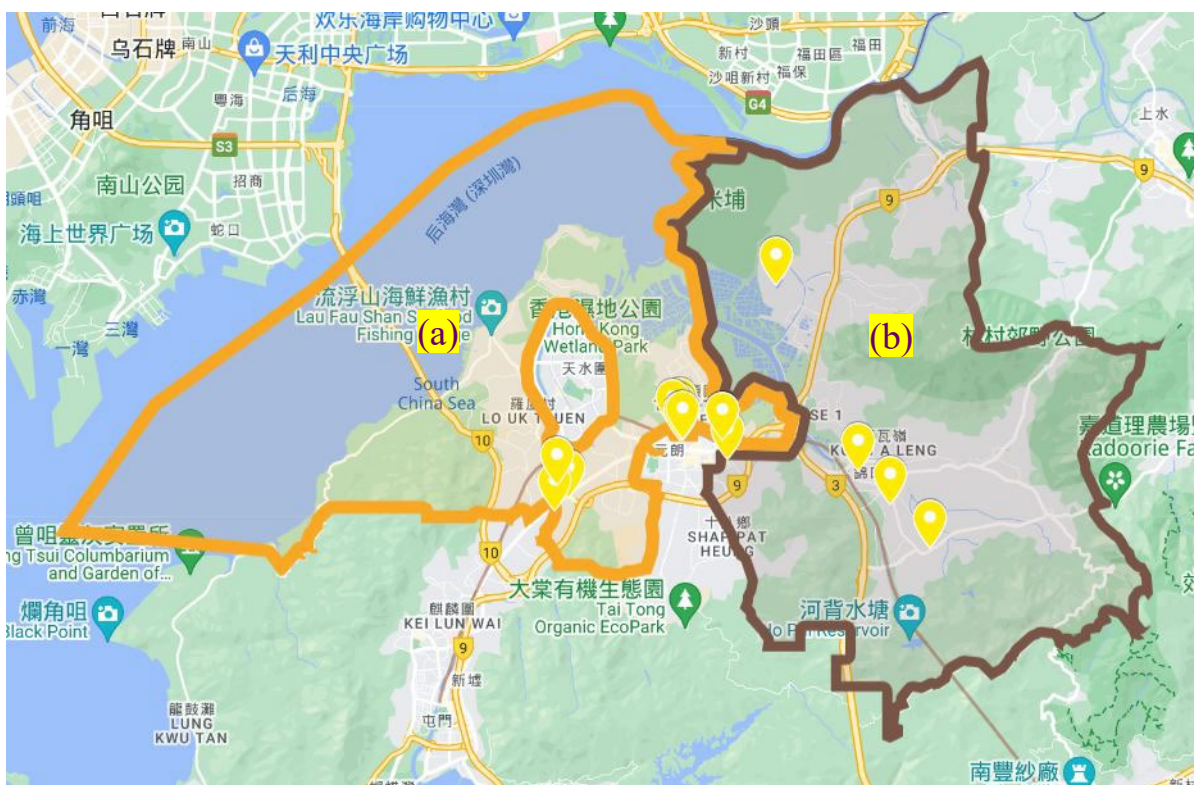

## Social Work Service for Pre-primary Institutions Catchment Area of Social Work Team

Team Code : Yuen Long District Team 3 (YL3)

Catchment Area : All pre-primary institutions (PPIs) located in the service boundaries<sup>1</sup> of the following Integrated Family Service Centres (IFSCs) –

- (a) Tung Wah Group of Hospitals - Long Love Integrated Family Service Centre;
- (b) Yuen Long (East) Integrated Family Service Centre

No. of eligible PPIs in the Catchment Area : **16<sup>2</sup>**

### Map of the Catchment Area and Distribution of all Eligible PPIs