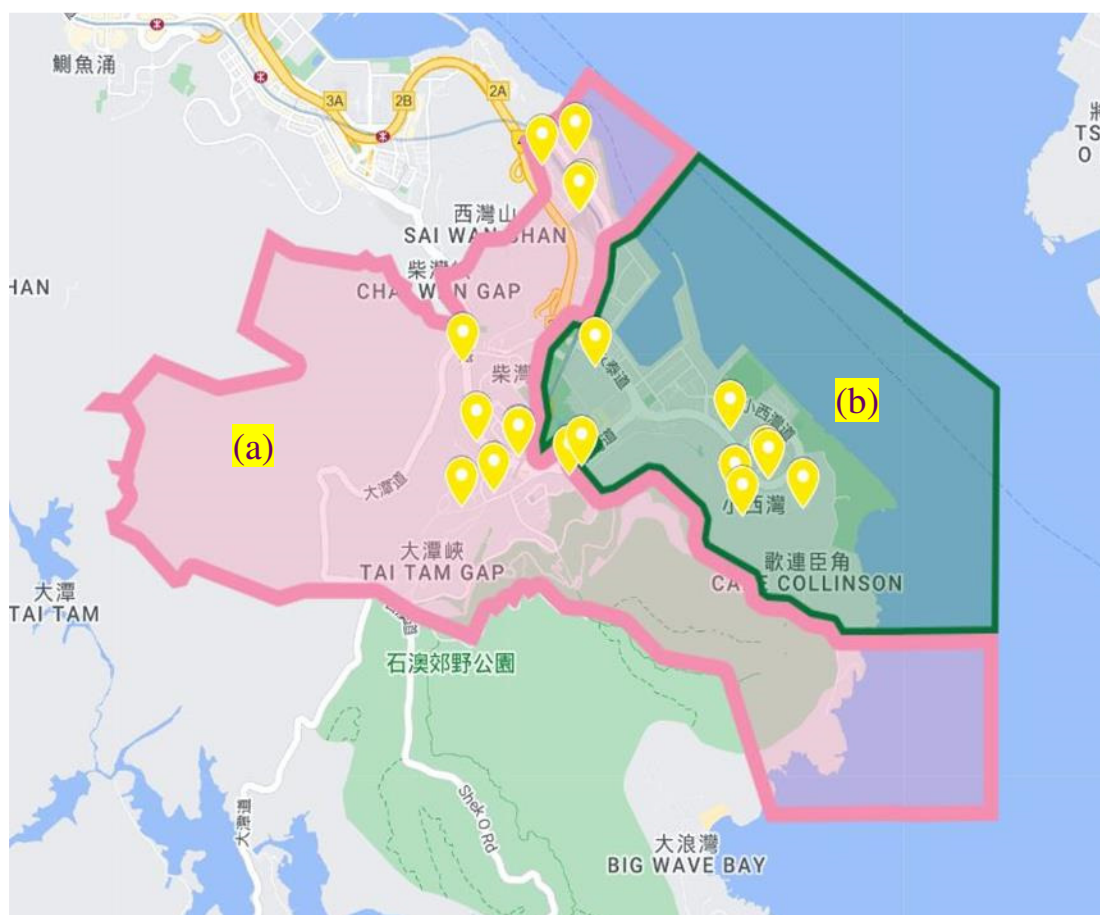

Social Work Service for Pre-primary Institutions Catchment Area of Social Work Team

Team Code : Eastern and Wan Chai District Team 1 (E/W1)
Catchment Area : All pre-primary institutions (PPIs) located in the service boundaries¹ of the following Integrated Family Service Centres (IFSCs) –
(a) Chai Wan (West) Integrated Family Service Centre; and
(b) Chai Wan (East) Integrated Family Service Centre

Exclude

Hing Man Estate; Hing Wah Estate (I) and Hing Wah Estate (II)

No. of eligible PPIs in the Catchment Area : **19**²

Location Map of the Catchment Area and Distribution of all Eligible PPIs

Note

1. For details on the service boundary of each IFSC, please refer to SWD homepage.
2. Refers to all aided/subsidised child care centres (CCCs), kindergartens (KGs) and KG-cum-CCCs in the district as at 16 March 2023. The number for each school year varies and not all eligible PPIs have joined/would join the service.