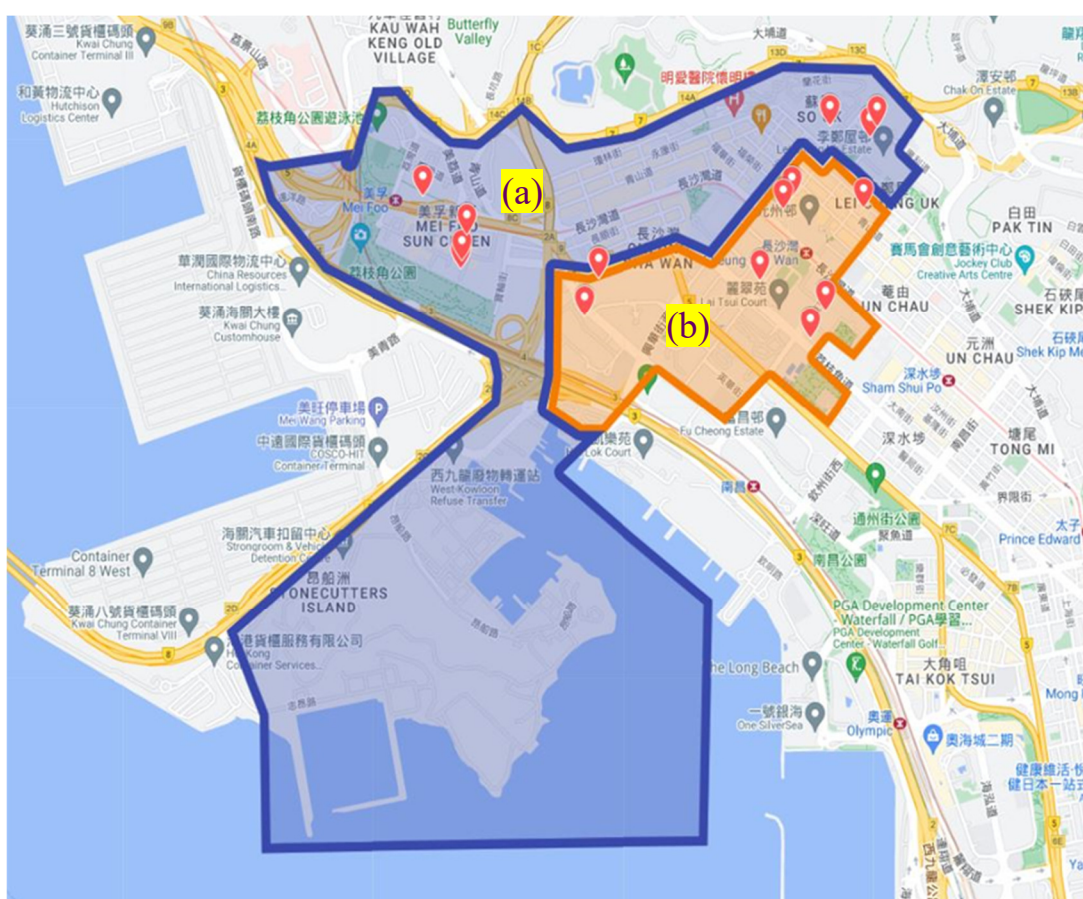

Social Work Service for Pre-primary Institutions Catchment Area of Social Work Team

Team Code : Sham Shui Po District Team 1 (SSP1)

Catchment Area : All pre-primary institutions (PPIs) located in the service boundaries¹ of the following Integrated Family Service Centres (IFSCs) –

(a) Cheung Sha Wan Integrated Family Service Centre;
and

(b) Hong Kong Family Welfare Society – Shamshuipo (West) Integrated Family Service Centre

Exclude

Lei Cheng Uk Estate

No. of eligible PPIs in the Catchment Area : **16²**

Location Map of the Catchment Area and Distribution of all Eligible PPIs

Note

1. For details on the service boundary of each IFSC, please refer to SWD homepage.
2. Refers to all aided/subsidised child care centres (CCCs), kindergartens (KGs) and KG-cum-CCCs in the district as at 16 March 2023. The number for each school year varies and not all eligible PPIs have joined/would join the service.