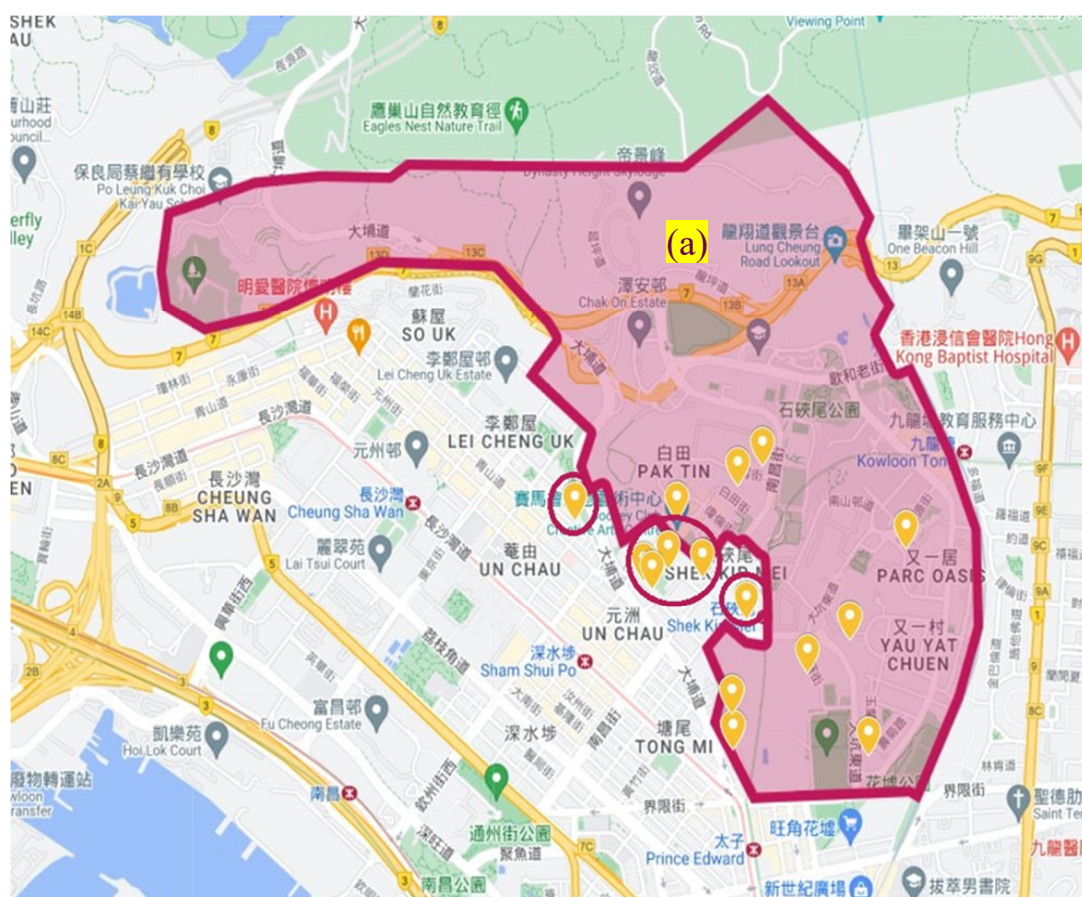

Social Work Service for Pre-primary Institutions Catchment Area of Social Work Team

Team Code : Sham Shui Po District Team 3 (SSP3)

Catchment Area : All pre-primary institutions (PPIs) located in the service boundary¹ of the following Integrated Family Service Centre (IFSC) –

(a) Tai Hang Tung Integrated Family Service Centre

Include

Shek Kip Mei Estate and Cronin Garden

No. of eligible PPIs in the Catchment Area : **15²**

Location Map of the Catchment Area and Distribution of all Eligible PPIs