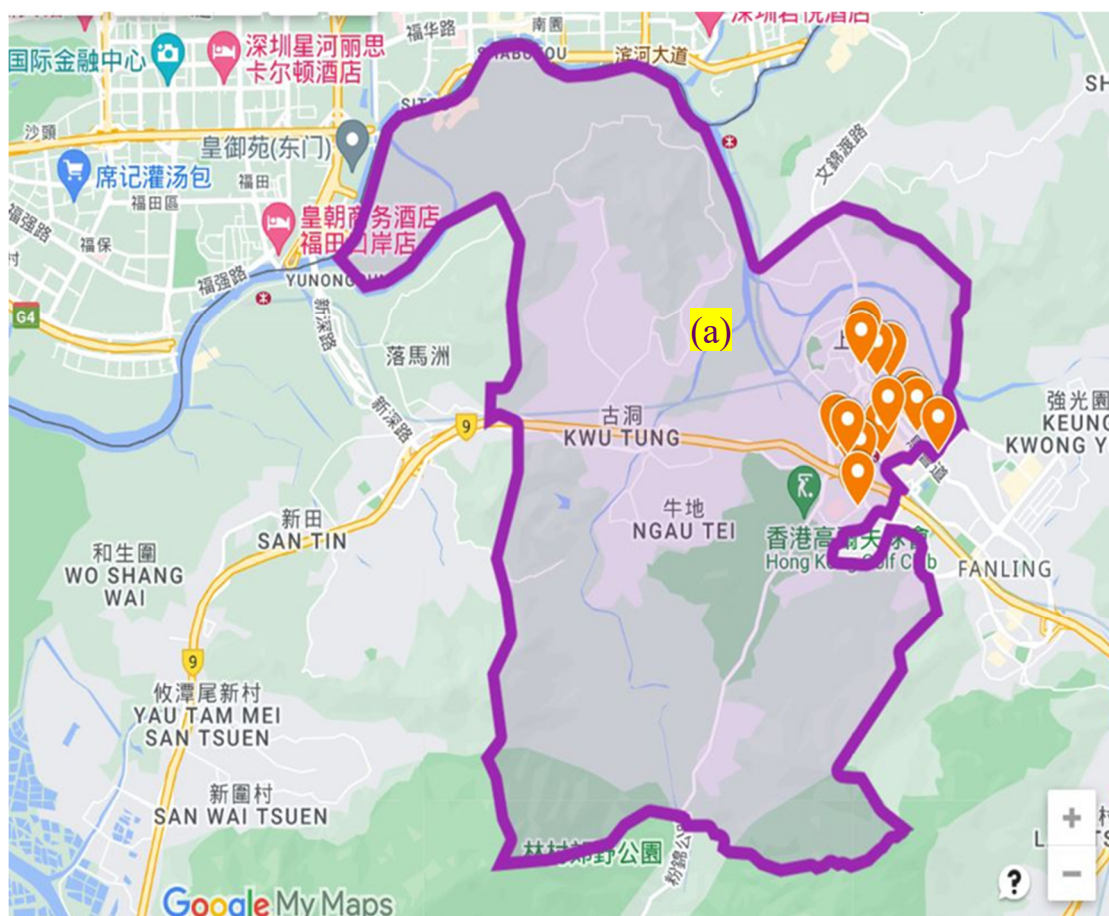

Social Work Service for Pre-primary Institutions Catchment Area of Social Work Team

Team Code : Tai Po and North District Team 2 (TP/N2)

Catchment Area : All pre-primary institutions (PPIs) located in the service boundary¹ of the following Integrated Family Service Centre (IFSC) –

(a) Sheung Shui Integrated Family Service Centre

Exclude

Kam Tsin Village

No. of eligible PPIs in the Catchment Area : **14**²

Location Map of the Catchment Area and Distribution of all Eligible PPIs

Note

1. For details on the service boundary of each IFSC, please refer to SWD homepage.
2. Refers to all aided/subsidised child care centres (CCCs), kindergartens (KGs) and KG-cum-CCCs in the district as at 16 March 2023. The number for each school year varies and not all eligible PPIs have joined/would join the service.